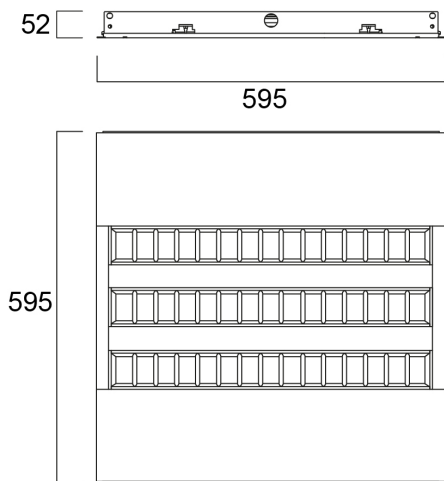

RANA HELIOS R 600 3L LOUV+PRI DALI

Item No: 0044991

SYLVANIA

PRO

Technical Assets

Dimensions (mm)

Photometrics

Distance [m]	Cone diameter [m]	E(0°)	E(C90)	E(C0)	Illuminance [lx]
0.5	1.28 1.25	2145	52.0° 503	45.4° 709	
1.0	2.56 2.10	537	52.0° 187	45.4° 176	
1.5	3.84 3.15	231	52.0° 130	45.4° 132	
2.0	5.12 4.20	133	52.0° 95	45.4° 100	
2.5	6.40 5.25	87	52.0° 71	45.4° 76	
3.0	7.68 6.30	66	52.0° 54	45.4° 58	

Distance [m] Cone diameter [m] Illuminance [lx]
 — C0 - C180 (Half beam angle: 92.5°)
 — C90 - C270 (Half beam angle: 104.7°)

RANA HELIOS R 600 3L LOUV+PRI DALI

Item No: 0044991

SYLVANIA

General data

Product name	RANA HELIOS R 600 3L LOUV+PRI DALI
Technology	LED
Cap/Base	G5
Housing	Steel
Mount	Ceiling recessed mounting
General application	Education, Office
Operating temperature range (°C)	10°C...+25°C
Performance ambient temperature Tq (°C)	25
ETIM Class	EC002892
Warranty	5 years

Lifetime data

Lifespan L70 B50	75000
Lifespan L80 B50	50000

Physical data

Housing colour	RAL 9016 - Traffic white / Bezel
IP rating	IP20
IK rating	IK07
Diffuser finish	Other
Diffuser material	None
Nominal Product Length (mm)	595
Nominal Product Width (mm)	595
Nominal Product Height (mm)	52
Weight (kg)	4.5