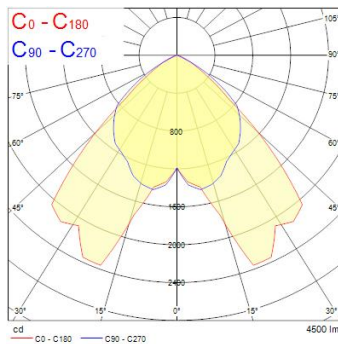

RANA HELIOS R 600 3L LOUV+PRI DALI

Item No: 0044991

SYLVANIA

PRO

Technical Assets

Dimensions (mm)

Photometrics

Distance [m]	Cone diameter [m]	E(0°)	E(C90)	E(C0)	Illuminance [lx]
0.5	1.28 1.25	2145	52.0° 503	45.4° 709	
1.0	2.56 2.10	537	52.0° 187	45.4° 176	
1.5	3.84 3.15	231	52.0° 130	45.4° 132	
2.0	5.12 4.20	133	52.0° 95	45.4° 100	
2.5	6.40 5.25	87	52.0° 71	45.4° 76	
3.0	7.68 6.30	66	52.0° 54	45.4° 58	

Distance [m] Cone diameter [m] Illuminance [lx]
 — C0 - C180 (Half beam angle: 92.5°)
 — C90 - C270 (Half beam angle: 104.7°)

RANA HELIOS R 600 3L LOUV+PRI DALI

Item No: 0044991

SYLVANIA

General data

Product name	RANA HELIOS R 600 3L LOUV+PRI DALI
Technology	LED
Cap/Base	G5
Housing	Steel
Mount	Ceiling recessed mounting
General application	Education, Office
Operating temperature range (°C)	10°C...+25°C
Performance ambient temperature Tq (°C)	25
ETIM Class	EC002892
Warranty	5 years

Optical data

Fixture luminous flux (lm)	4500
Luminaire efficacy (lm/W)	145
Correlated colour temperature (k)	4000
Light colour	N/A
CRI (Ra)	85
Colour Variation Initial (SDCM)	SDCM3
Beam Angle (°)	46
Distribution type	Symmetric
Glare control	< 19
Photobiological Risk Group	RG1

Lifetime data

Lifespan L70 B50	75000
Lifespan L80 B50	50000

Physical data

Housing colour	RAL 9016 - Traffic white / Bezel
IP rating	IP20
IK rating	IK07
Diffuser finish	Other
Diffuser material	None
Nominal Product Length (mm)	595
Nominal Product Width (mm)	595
Nominal Product Height (mm)	52
Weight (kg)	4.5