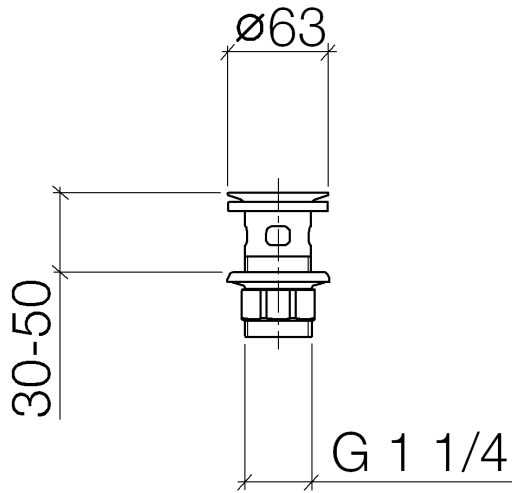

10 105 970 Product version from 10/1/2023

	Brushed Durabross (23kt Gold)	10 105 970-28
	Chrome	10 105 970-00
	Brushed Platinum	10 105 970-06
	Platinum	10 105 970-08
	Durabross (23kt Gold)	10 105 970-09
	Dark Chrome	10 105 970-19
	Light Gold (PVD)	10 105 970-26
	Brushed Light Gold (PVD)	10 105 970-27
	Matte Black	10 105 970-33
	Brushed Gold (PVD)	10 105 970-37
	Brushed Dark Brass (PVD)	10 105 970-39
	Brushed Bronze (PVD)	10 105 970-42
	Brushed Dark Bronze (PVD)	10 105 970-43
	Brushed Champagne (22kt Gold)	10 105 970-46
	Champagne (22kt Gold)	10 105 970-47
	Brushed Chrome	10 105 970-93
	Brushed Dark Platinum	10 105 970-99

Grated waste 1 1/4" - Brushed Durabronz (23kt Gold)

SERIES-VARIOUS

10 105 970 Product version from 10/1/2023

Only suitable for basins with an overflow.

10 105 970 Product version from 10/1/2023

10 105 970 Product version from 10/1/2023

Parts for other finishes can be found here: Chrome

Spare parts list

No.	Item Number	Name	Quantity used	Delivery time
2	09 14 05 039 90	Washer 43,5 x 62 x 6 mm -	1.00	14
4	09 23 10 020-28	Mounting Ø 60 x 36,5 mm - Brushed Durabron (23kt Gold)	1.00	40
1	09 11 01 027-28	Cup for pop-up waste Strainer valve 1 1/4" - Brushed Durabron (23kt Gold)	1.00	40
3	09 14 03 025 90	Washer Profile seal Ø 64 x 6 mm -	1.00	14