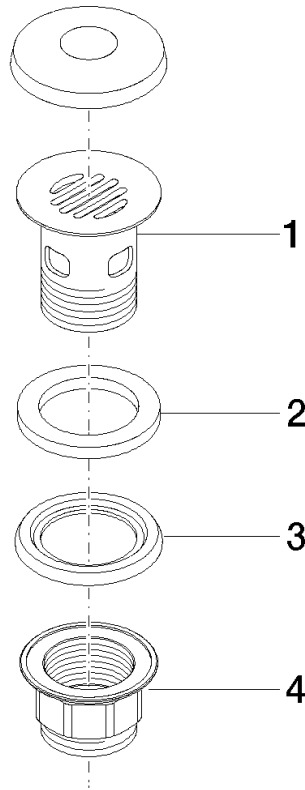

10 105 970 Product version from 10/1/2023

	Brushed Durabross (23kt Gold)	10 105 970-28
	Chrome	10 105 970-00
	Brushed Platinum	10 105 970-06
	Platinum	10 105 970-08
	Durabross (23kt Gold)	10 105 970-09
	Dark Chrome	10 105 970-19
	Light Gold (PVD)	10 105 970-26
	Brushed Light Gold (PVD)	10 105 970-27
	Matte Black	10 105 970-33
	Brushed Gold (PVD)	10 105 970-37
	Brushed Dark Brass (PVD)	10 105 970-39
	Brushed Bronze (PVD)	10 105 970-42
	Brushed Dark Bronze (PVD)	10 105 970-43
	Brushed Champagne (22kt Gold)	10 105 970-46
	Champagne (22kt Gold)	10 105 970-47
	Brushed Chrome	10 105 970-93
	Brushed Dark Platinum	10 105 970-99

Grated waste 1 1/4" - Brushed Durabronz (23kt Gold)

SERIES-VARIOUS

10 105 970 Product version from 10/1/2023

Only suitable for basins with an overflow.

10 105 970 Product version from 10/1/2023

10 105 970 Product version from 10/1/2023

Parts for other finishes can be found here: Chrome

Spare parts list

No.	Item Number	Name	Quantity used	Delivery time
2	09 14 05 039 90	Washer 43,5 x 62 x 6 mm -	1.00	14
4	09 23 10 020-28	Mounting Ø 60 x 36,5 mm - Brushed Durabron (23kt Gold)	1.00	40
1	09 11 01 027-28	Cup for pop-up waste Strainer valve 1 1/4" - Brushed Durabron (23kt Gold)	1.00	40
3	09 14 03 025 90	Washer Profile seal Ø 64 x 6 mm -	1.00	14