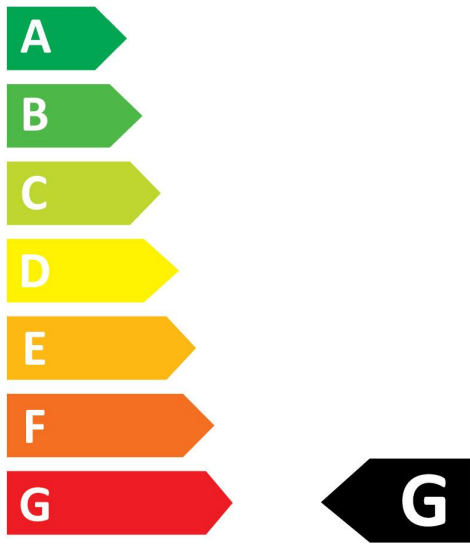

8
kWh/1000h

2019/2015