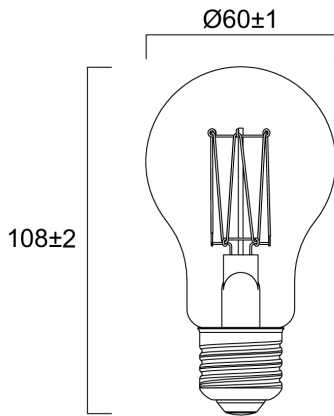

Product Overview

Product name	ToLEDo Vintage GLS 550LM 820 SST
Technology	LED
Lamp shape	Pear-shape
Cap/Base	E27
Lamp finish	Other
Fixture rating	Open
General application	Hospitality, Residential & Consumer, Retail
ETIM Class	EC001959
E-number FI	4741196
Correlated colour temperature (k)	2000
Light colour	Candlelight
CRI (Ra)	80
Colour Variation Initial (SDCM)	6
Photobiological Risk Group	RG1
Wattage (W)	7.5
Power consumption (W)	7.5
Dimmable	Yes
IP rating	IP20

ToLEDo Vintage GLS 550LM 820 SST 0030108

Product EAN number	5410288301082
Warranty	3 years
Useful luminous flux (#use)	550

Technical drawings

Data table

GENERAL DATA

Product name	ToLEDo Vintage GLS 550LM 820 SST
Technology	LED
Lamp shape	Pear-shape
Cap/Base	E27
Lamp finish	Other
Fixture rating	Open
General application	Hospitality, Residential & Consumer, Retail
Operating temperature range (°C)	-20°C...+40°C
ETIM Class	EC001959
E-number FI	4741196
Warranty	3 years

ELECTRICAL DATA

Power consumption (W)	7.5
Wattage (W)	7.5
Equivalent watt (W)	40
Current (A)	0.055
Primary Supply/Product voltage - min (V)	220
Primary Supply/Product voltage - max (V)	240
Control gear required	No
Dimmable	Yes
Inrush Current (A)	2.9
Inrush Duration (μ s)	730
Lamp Energy Label (class)	G
Nominal Frequency (Hz)	50/60Hz

LIFETIME DATA

Lifespan L70 B50	15000
------------------	-------

PHYSICAL DATA

IP rating	IP20
Nominal Product Length (mm)	108
Nominal Product Diameter (mm)	60
Weight (kg)	0.036

PACKAGING

Product EAN number	5410288301082
Packaging single length / height (cm)	6.6