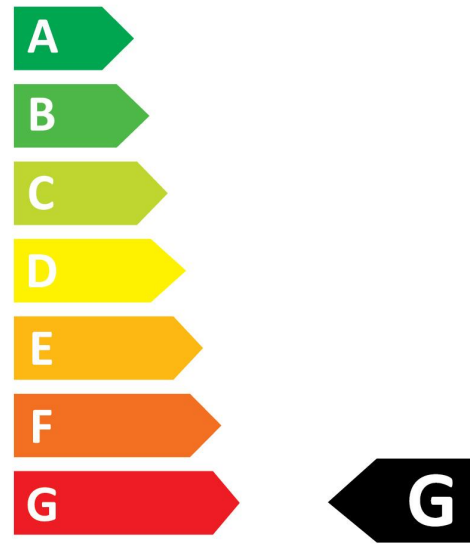

ELECTRICAL DATA

Power consumption (W)	7.5
Wattage (W)	7.5
Equivalent watt (W)	40
Current (A)	0.055
Primary Supply/Product voltage - min (V)	220
Primary Supply/Product voltage - max (V)	240
Control gear required	No
Dimmable	Yes
Inrush Current (A)	2.9
Inrush Duration (μ s)	730
Lamp Energy Label (class)	G
Nominal Frequency (Hz)	50/60Hz

SYLVANIA

ToLEDo Vintage GLS 550LM 820 SST
0030108

Energy label

0030108

8
kWh/1000h

2019/2015

0030108

8
kWh/1000h