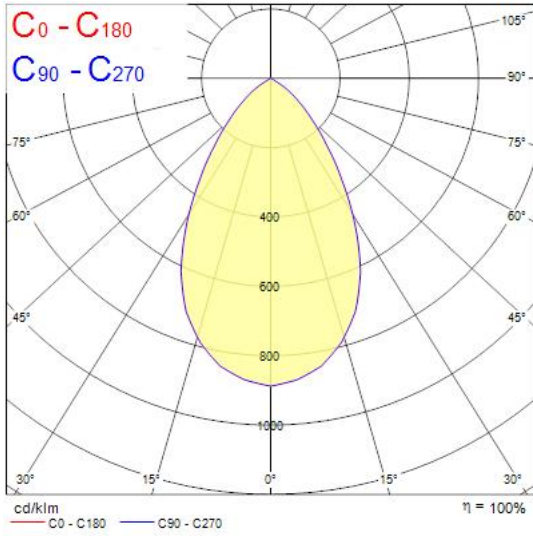

Features

- Insaver Slim is a ceiling recessed LED downlight (IP44 from the front), Die-cast aluminium body, loop in loop out connector for quick installation, Non dimmable LED driver, 13W; 1600lm; 123lm/W; 4000K; UGR <19 with shallow product depth 60mm. Meets TP(a) requirements.

Product Overview

Product name	Insaver Slim UGR19 175 IP44 1600lm 840
Technology	LED
Cap/Base	N/A
Housing	Aluminium
Mount	Ceiling recessed mounting
E-number FI	4276917
Fixture luminous flux (lm)	1600
Luminaire efficacy (lm/W)	123
Colour temperature (K)	4000
Light colour	Neutral White
CRI (Ra)	80
Colour Variation Initial (SDCM)	3
Beam Angle (°)	NA
Glare control	< 19
Photobiological Risk Group	RG1
Total power consumption (W)	13
Electrical protection	Class II
Control gear type	LED driver constant current
LED Flickering Rate	Ultra low (5% or less)
Housing colour	RAL 9003 - Signal white

Insaver Slim UGR19 175 IP44 1600lm 840 0030303

IP rating	IP44/20
IK rating	IK07
Product EAN number	5410288303031
Warranty	5 years

Photometry

Technical drawings