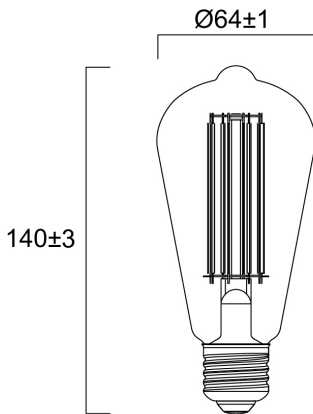

Product Overview

Product name	ToLEDo Vintage ST64 640LM 820 SST
Technology	LED
Lamp shape	Other
Cap/Base	E27
Lamp finish	Other
Fixture rating	Open
General application	Hospitality, Residential & Consumer, Retail
ETIM Class	EC001959
E-number FI	4741197
Correlated colour temperature (k)	2000
Light colour	Candlelight
CRI (Ra)	80
Colour Variation Initial (SDCM)	6
Photobiological Risk Group	RG1
Wattage (W)	7.5
Power consumption (W)	7.5
Dimmable	Yes
IP rating	IP20

ToLEDo Vintage ST64 640LM 820 SST 0030109

Product EAN number	5410288301099
Warranty	3 years
Useful luminous flux (#use)	640

Technical drawings

Data table

GENERAL DATA

Product name	ToLEDo Vintage ST64 640LM 820 SST
Technology	LED
Lamp shape	Other
Cap/Base	E27
Lamp finish	Other
Fixture rating	Open
General application	Hospitality, Residential & Consumer, Retail
Operating temperature range (°C)	-20°C...+40°C
ETIM Class	EC001959
E-number FI	4741197
Warranty	3 years

LIFETIME DATA

Lifespan L70 B50	15000
------------------	-------

PHYSICAL DATA

IP rating	IP20
Nominal Product Length (mm)	140
Nominal Product Diameter (mm)	64
Weight (kg)	0.047

PACKAGING

Product EAN number	5410288301099
Packaging single length / height (cm)	7.0

ToLEDo Vintage ST64 640LM 820 SST 0030109

Packaging single width (cm)	7.0
Packaging single depth (cm)	15.2
DUN14 (inner)	15410288301096
Units per outer package	6
Packaging outer length / height (cm)	22.5
Packaging outer width (cm)	14.9
Packaging outer depth (cm)	16.4