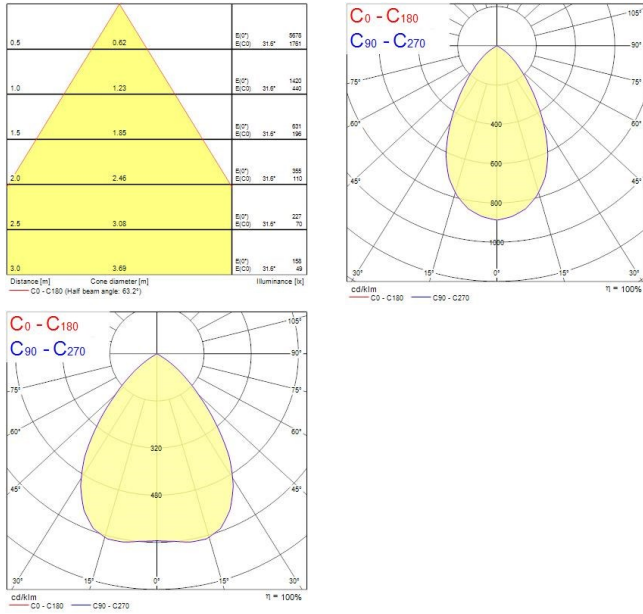

INSAVER SLIM 175

Insaver Slim UGR19 175 IP44 1600lm 840

0030303

Product features

- Insaver Slim is a ceiling recessed LED downlight (IP44 from the front), Die-cast aluminium body, loop in loop out connector for quick installation, Non dimmable LED driver, 13W; 1600lm; 123lm/W; 4000K; UGR <19 with shallow product depth 60mm. Meets TP(a) requirements.

PRODUCT OVERVIEW

Product name	Insaver Slim UGR19 175 IP44 1600lm 840
Technology	LED
Cap/Base	N/A
Housing	Aluminium
Mount	Ceiling recessed mounting
General application	Hospitality, Office, Retail
ETIM Class	EC001744
E-number FI	4276917
Warranty	5 years
Fixture luminous flux (lm)	1600
Luminaire efficacy (lm/W)	123
Colour temperature (K)	4000
Light colour	Neutral White
CRI (Ra)	80
Colour Variation Initial (SDCM)	SDCM3
Beam Angle (°)	60
Beam Angle (°)	NA
Glare control	< 19
Photobiological Risk Group	RG1
Total power consumption (W)	13
Electrical protection	Class II
Control gear type	LED driver constant current
Dimmable	No
Dimming method	N/A
LED Flickering Rate	Ultra low (5% or less)
Housing colour	RAL 9003 - Signal white
IP rating	IP44/20
IK rating	IK07
Product EAN number	5410288303031

PHOTOMETRY

INSAVER SLIM 175

Insaver Slim UGR19 175 IP44 1600lm 840
0030303

TECHNICAL DRAWINGS