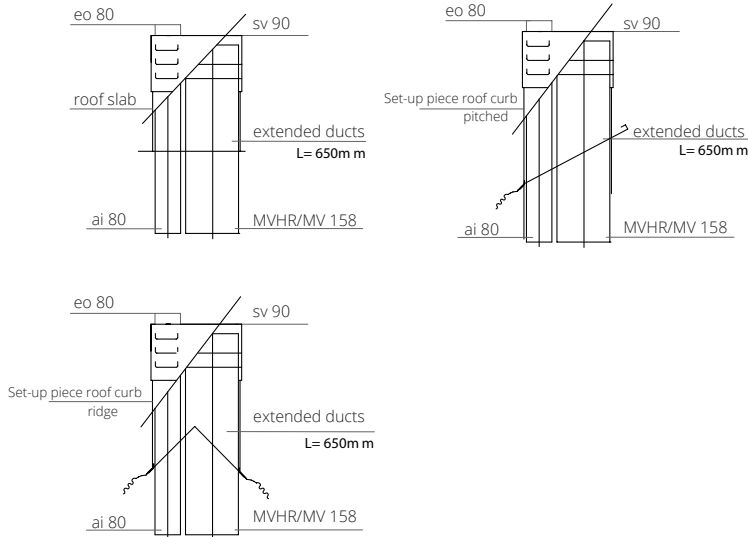

Alfa compact

Prefabricated chimney

Principe schoorsteen

Indeling schoorsteen

Alfa Compact chimney
Type left with sewer
Article number: 30000101
... times
Roof pitch ...°

Alfa Compact chimney
Type right with sewer
Item number: 30000102
... times
Roof pitch ...°

Alfa Compact chimney
Type left without sewer
Item number: 30000103
... times
Roof pitch ...°

Alfa Compact chimney
Type right without sewer
Item number: 30000104
... times
Roof pitch ...°

61.52.21a Roof cowl

0. Roof cowl

Manufacturer : Econox
Type : Alfa Compact Chimney
Construction : Welded and riveted
Material : aluminium
Finish : epoxy coated by polyester powder coating in RAL 7016 (other RAL colours on request).
Dimensions : according to drawing

Specification :

- Boiler exhaust gas outlet vertical (eo)
- Boiler air supply inlet via the supply air level (ai)
- Mechanical ventilation -outlet in the exhaust air level (mv)
- Heat Recovery Ventilation insulated outlet in exhaust air level (mvhr)
- Sewer vent outlet vertical (sv)
- Equipped with slats for exhaust
- Equipped with extended ducts 650 mm

Accessories :

- Flat roof curb, uninsulated
- <25° lead flashing or similar for watertight connection with roof covering
- >25° flashing or similar for watertight connection with roof covering
- Roof slab or similar for watertight connection with the roof covering

61.52.21a Dakkap (vervolg)

01. Application

For the passage of ducts and sewage vents through the roof. Number and position according to roof drawings