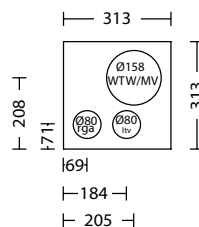

### Indeling schoorsteen

Alfa Compact chimney  
Type left with sewer  
Article number: 30000101  
... times  
Roof pitch ...°

Alfa Compact chimney  
Type right with sewer  
Item number: 30000102  
... times  
Roof pitch ...°