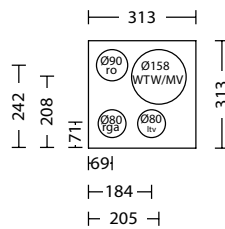

Indeling schoorsteen

Alfa Compact chimney
Type left with sewer
Article number: 30000101
... times
Roof pitch ...°

Alfa Compact chimney
Type right with sewer
Item number: 30000102
... times
Roof pitch ...°