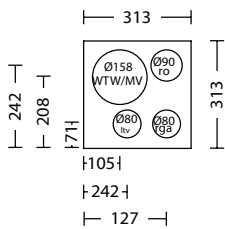

Indeling schoorsteen

Alfa Compact chimney
Type left with sewer
Article number: 30000101
... times
Roof pitch ...°

Alfa Compact chimney
Type right with sewer
Item number: 30000102
... times
Roof pitch ...°