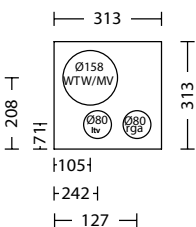

### Indeling schoorsteen

Alfa Compact chimney  
Type left with sewer  
Article number: 30000101  
... times  
Roof pitch ...°

Alfa Compact chimney  
Type right with sewer  
Item number: 30000102  
... times  
Roof pitch ...°