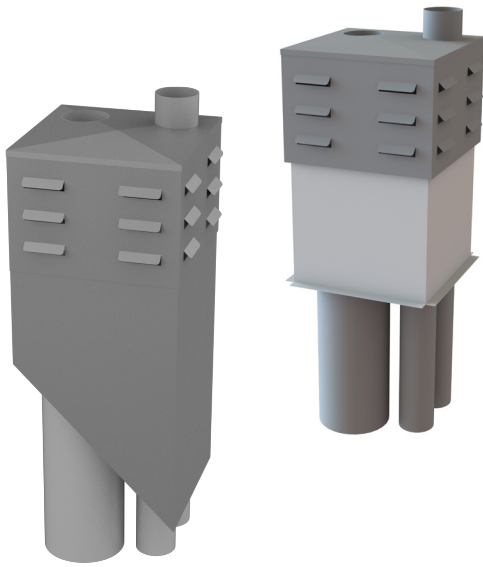

Alfa compact

Prefabricated chimney

Features

- The most compact prefab chimney
- Full high quality aluminium
- Quick and easy assembly
- 10 Year warranty

Product description

Econox offers the Alfa Compact chimney especially for single-family houses. A compact combined chimney for the supply and exhaust of the central heating boiler, an exhaust of the ventilation and an exhaust of the sewerage system.

The advantages of the Alfa Compact chimney are its light weight, quick and easy assembly, 100% permanent leakage-free, high-quality material and quick delivery. The Alfa Compact chimney is also the most compact chimney of its kind. The Alfa Compact chimney is an economical universal prefabricated solution for house building.

The dimensions of the prefabricated aluminium chimney are 313 x 313 mm and it is available in 4 types. A left-hand and right-hand version, with or without sewer venting. As standard, the chimney is executed in RAL 7016 (deviating RAL colours are available on

Housing
Standard colour

Aluminium
RAL 7016