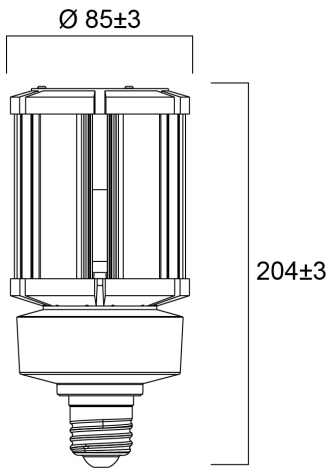

Product Overview

Product name	ToLEDo Performer T85 4500LM 840 E27 SL
Technology	LED
Watt (Rated) (W)	36
Cap/Base	E27
Fixture rating	Open
E-number FI	4740740
Colour temperature (K)	4000
CRI (Ra)	80
Colour Variation Initial (SDCM)	6
Photobiological Risk Group	RG1
Wattage (W)	36
Product EAN number	5410288283715
Warranty	5 years

Photometry

Technical drawings

Data table

GENERAL DATA

Product name	ToLEDo Performer T85 4500LM 840 E27 SL
Technology	LED
Watt (Rated) (W)	36
Cap/Base	E27
Fixture rating	Open
Operating temperature range (°C)	-20°C...+50°C
Performance ambient temperature Tq (°C)	25
E-number FI	4740740
Warranty	5 years

LIFETIME DATA

Lifespan L70 B50	50000
Average life (Rated) (h)	50000

PHYSICAL DATA

Nominal Product Length (mm)	204
Nominal Product Diameter (mm)	85
Weight (kg)	0.646

PACKAGING

Single packaging type	Carton
Product EAN number	5410288283715
Packaging single width (cm)	9.5
Packaging single depth (cm)	25.0
DUN14 (outer)	15410288283712
Packaging outer length / height (cm)	30.4