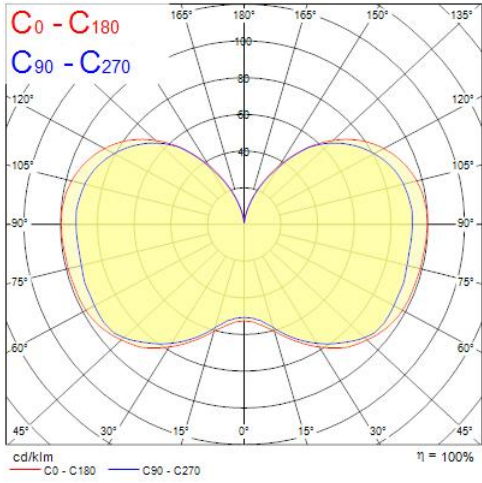

Features

- Direct retrofit replacement for high-pressure mercury vapor lamps (HPMV)50,000 hours average rated lifetimeUp to 78% energy saving compared to the standard high-pressure mercury vapor lampsMercury-free solutionLower maintenance costHigh lumen efficacyDual operating mode – compatible with HPMV magnetic ballast and also, suitable for AC direct mains 120-240V operationHigh surge voltage protection: 4kVSuitable for both open and enclosed luminairesWide light distributionHigh switching cycles – 200,000XHigh colour rendering – CRI80Minimum and maximum operating temperature: -30°C to 50°C

Product Overview

Product name	ToLEDo Performer T85 4500LM 840 E27 SL
Technology	LED
Watt (Rated) (W)	36
Cap/Base	E27
Fixture rating	Open
E-number FI	4740740
Colour temperature (K)	4000
CRI (Ra)	80
Colour Variation Initial (SDCM)	6
Photobiological Risk Group	RG1
Wattage (W)	36
Product EAN number	5410288283715
Warranty	5 years

Photometry

Technical drawings

Data table

GENERAL DATA

Product name	ToLEDo Performer T85 4500LM 840 E27 SL
Technology	LED
Watt (Rated) (W)	36
Cap/Base	E27
Fixture rating	Open
Operating temperature range (°C)	-20°C...+50°C
Performance ambient temperature Tq (°C)	25
E-number FI	4740740
Warranty	5 years

OPTICAL DATA

Luminous flux (Rated) (lm)	4500
Colour temperature (K)	4000
CRI (Ra)	80
Colour Variation Initial (SDCM)	6
Photobiological Risk Group	RG1
Lumen maintenance at end of nominal life (%)	70

ELECTRICAL DATA