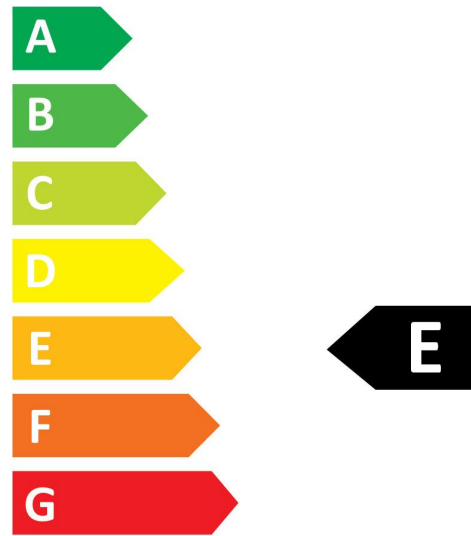

Features

- Direct retrofit replacement for high-pressure mercury vapor lamps (HPMV)50,000 hours average rated lifetimeUp to 78% energy saving compared to the standard high-pressure mercury vapor lampsMercury-free solutionLower maintenance costHigh lumen efficacyDual operating mode – compatible with HPMV magnetic ballast and also, suitable for AC direct mains 120-240V operationHigh surge voltage protection: 4kVSuitable for both open and enclosed luminairesWide light distributionHigh switching cycles – 200,000XHigh colour rendering – CRI80Minimum and maximum operating temperature: -30°C to 50°C

OPTICAL DATA

Luminous flux (Rated) (lm)	4500
Colour temperature (K)	4000
CRI (Ra)	80
Colour Variation Initial (SDCM)	6
Photobiological Risk Group	RG1
Lumen maintenance at end of nominal life (%)	70

ELECTRICAL DATA

SYLVANIA

ToLEDo Performer T85 4500LM 840 E27 SL
0028371

Energy label

0028371

36
kWh/1000h

2019/2015

0028371

36
kWh/1000h