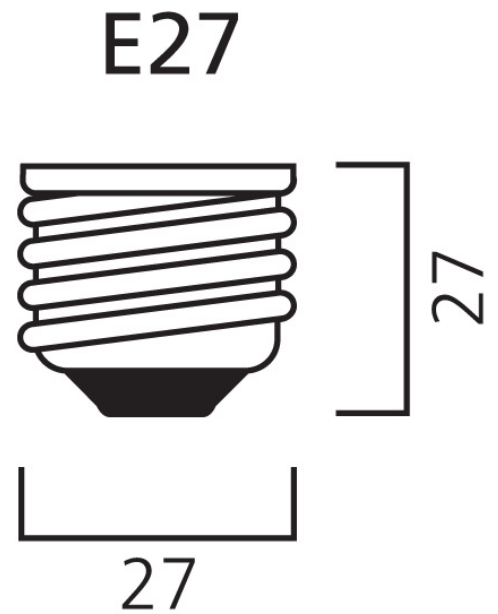

Product Overview

Product name	ToLEDo Performer T85 4500LM 840 E27 SL
Technology	LED
Watt (Rated) (W)	36
Cap/Base	E27
Fixture rating	Open
E-number FI	4740740
Colour temperature (K)	4000
CRI (Ra)	80
Colour Variation Initial (SDCM)	6
Photobiological Risk Group	RG1
Wattage (W)	36
Product EAN number	5410288283715
Warranty	5 years

Photometry

Technical drawings

Data table

GENERAL DATA

Product name	ToLEDo Performer T85 4500LM 840 E27 SL
Technology	LED
Watt (Rated) (W)	36
Cap/Base	E27
Fixture rating	Open
Operating temperature range (°C)	-20°C...+50°C
Performance ambient temperature Tq (°C)	25
E-number FI	4740740
Warranty	5 years