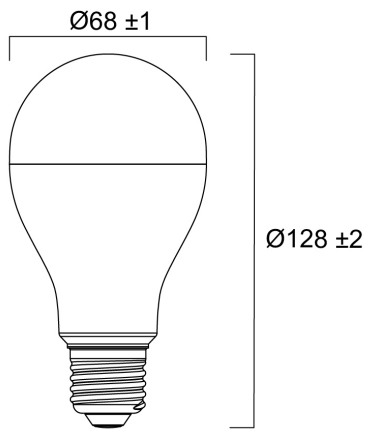

Product Overview

Product name	ToLEDo GLS V9 2450LM 865 E27 SL
Technology	LED
Lamp shape	Pear-shape
Cap/Base	E27
Lamp finish	Opal
Fixture rating	Open
General application	Education, Hospitality, Residential & Consumer
ETIM Class	EC001959
E-number FI	4741189
Correlated colour temperature (k)	6500
Light colour	Daylight
CRI (Ra)	80
Colour Variation Initial (SDCM)	6
Beam Angle (°)	150
Photobiological Risk Group	RG0
Wattage (W)	20
Power consumption (W)	20
Dimmable	No

ToLEDo GLS V9 2450LM 865 E27 SL 0030046

Housing colour	White
IP rating	IP20
Product EAN number	5410288300467
Warranty	3 years
Useful luminous flux (#use)	2450

Technical drawings

Data table

GENERAL DATA

Product name	ToLEDo GLS V9 2450LM 865 E27 SL
Technology	LED
Lamp shape	Pear-shape
Cap/Base	E27
Lamp finish	Opal
Fixture rating	Open
General application	Education, Hospitality, Residential & Consumer
Operating temperature range (°C)	-20°C...+40°C
Performance ambient temperature Tq (°C)	25
ETIM Class	EC001959

PACKAGING

Product EAN number	5410288300467
Packaging single length / height (cm)	6.9
Packaging single width (cm)	6.9
Packaging single depth (cm)	13.3
DUN14 (inner)	15410288300464
Units per outer package	6
Packaging outer length / height (cm)	21.5
Packaging outer width (cm)	14.5
Packaging outer depth (cm)	14.3