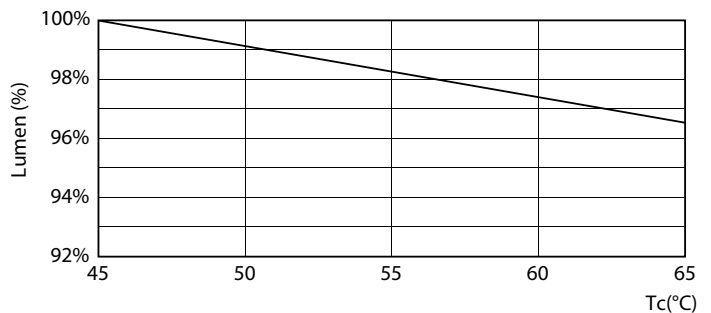

Lumen Maintenance Diagram - CorePro LEDtube HF 1500mm HE 20.5W 865T5