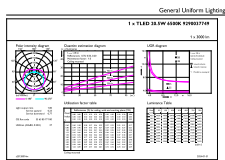

General uniform lighting - CorePro LEDtube HF 1500mm HE 20.5W 865T5