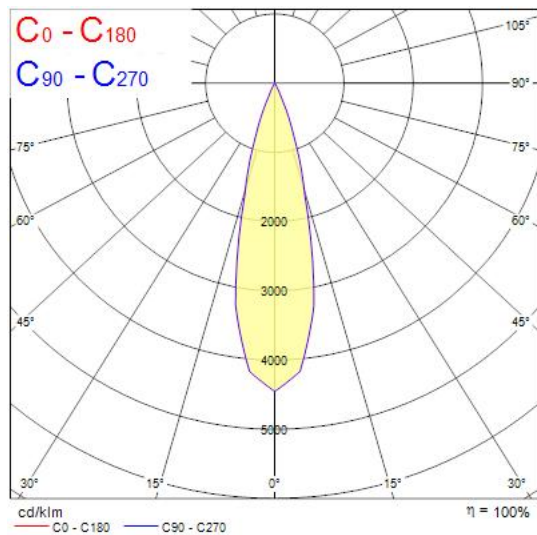

Concord

MYRIAD ADJ ROUND BLACK 2700K DALI WHITE BZ
2058034

Warranty

5 years

Photometry