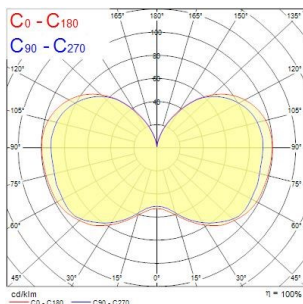

## PRODUCT OVERVIEW

|                                 |  |
|---------------------------------|--|
| Product name                    | ToLEDo Performer T85 4500LM 840 E27 SL |
| Technology                      | LED                                    |
| Watt (Rated) (W)                | 36                                     |
| Type                            | LED exchangeable                       |
| Cap/Base                        | E27                                    |
| Fixture rating                  | Open                                   |
| General application             | Logistics & Industry                   |
| ETIM Class                      | EC001959                               |
| E-number FI                     | 4740740                                |
| Warranty                        | 5 years                                |
| Luminous flux (lm)              | 4500                                   |
| Colour temperature (K)          | 4000                                   |
| Light colour                    | Cool White                             |
| CRI (Ra)                        | 80                                     |
| Colour Variation Initial (SDCM) | SDCM6                                  |
| Photobiological Risk Group      | RG1                                    |
| Wattage (W)                     | 36                                     |
| Dimmable                        | No                                     |
| Average life (Nominal) (h)      | 50000                                  |
| Product EAN number              | 5410288283715                          |

## PHOTOMETRY