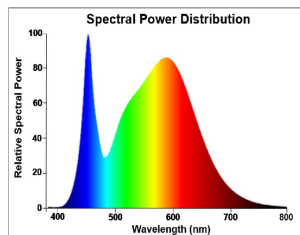

PHOTOMETRY