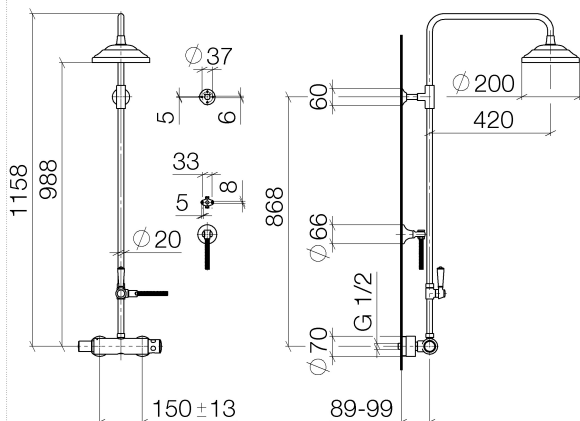

34 459 360 Product version from 4/1/2025

**Rain shower:**

- rain shower Ø 200 mm
- Rain shower material: metal
- overhead shower: rain flow
- max. rainshower flow 14 l/min
- Function from: 8 l/min
- rain shower with anti-scale system

**Hand shower:**

- spray head Ø 95mm
- Three settings: COMPACT RAIN, COMPACT SOFT FLOW, COMPACT AQUAPRESSURE FLOW, max. flow rate l/min (at 3 bar)
- 1/2" connection
- with anti-scale system

**Control element:**

- rotary diverter for fixed-riser shower/hand shower
- two-part push-on rosette Ø 65 mm
- metal shower hose 1250mm with integrated anti-twist protection

**Technical data:**

- shower with fixed riser projection 420mm
- height of fittings up to rain shower (bottom edge) 985mm
- height of fittings up to top edge of elbow 1160mm
- rosette for wall mounting Ø 60mm
- rosette for shower holder Ø 65mm
- Pipe diameter 20 mm
- gauge 150 mm - 13 mm

## Recommended miscellaneous

**Elbow 35° - Platinum**

28 411 970-08

34 459 360 Product version from 4/1/2025  
1:10

**Flow rate chart**

**Codes & Standards**

DIN 4109

ISO 3822