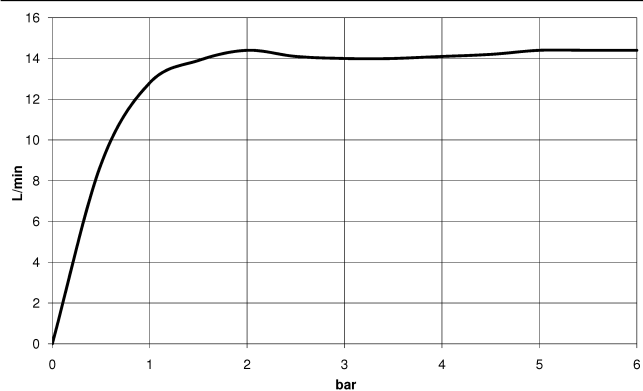

34 459 360 Product version from 4/1/2025

**Rain shower:**

- rain shower Ø 200 mm
- Rain shower material: metal
- overhead shower: rain flow
- max. rainshower flow 14 l/min
- Function from: 8 l/min
- rain shower with anti-scale system

## Recommended miscellaneous

**Elbow 35° - Platinum**

28 411 970-08

34 459 360 Product version from 4/1/2025  
1:10

**Flow rate chart**

**Codes & Standards**

DIN 4109

ISO 3822