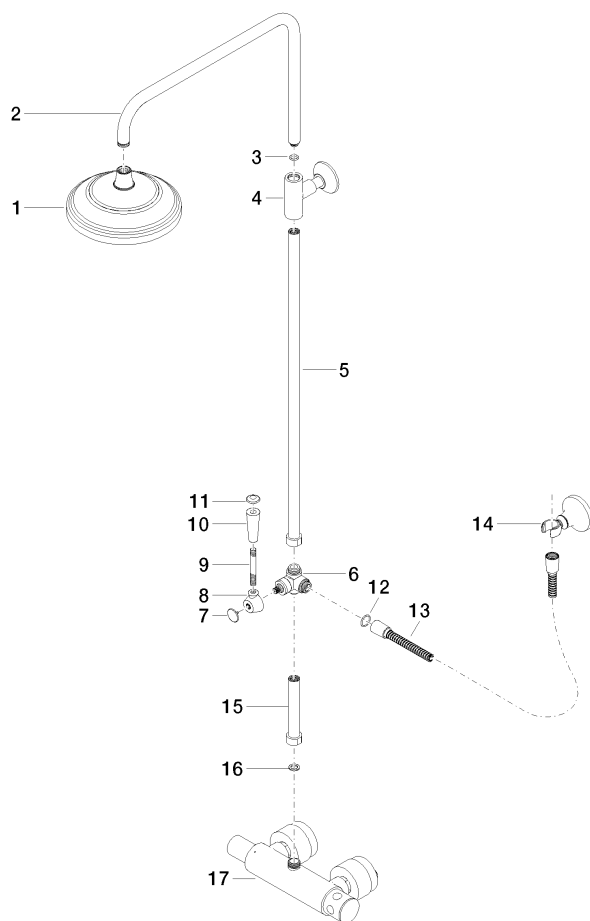

**MADISON Showerpipe with shower thermostat without hand shower 200 mm -
Platinum**

MADISON

34 459 360 Product version from 4/1/2025

Parts for other
finishes can be found
here: [Chrome](#)

MADISON Showerpipe with shower thermostat without hand shower 200 mm - Platinum

MADISON

34 459 360 Product version from 4/1/2025

Spare parts list

No.	Item Number	Name	Quantity used	Delivery time
7	09 30 30 064-08	Cover Ø 25,5 x 15 mm - Platinum	1.00	54
3	90 14 10 011 00 90	O-Ring EPDM 70 11,0 x 2,5 mm -	1.00	14
1	04 12 05 038 01-08	Rainshower round Ø 200 x 93 mm - Platinum	1.00	54
6	90 17 09 045 01-08	Diverter Body, standpipe diverter, Madison - Platinum	1.00	-
Spare part can no longer be ordered, please order the replacement item				
9	09 28 22 013 90	Mounting Ø 10 x 75 mm -	1.00	14
10	11 170 370-08	MADISON Lever insert - Platinum	1.00	54
17	04 17 01 044 01-08	Connection for shower thermostat wall mounting 315 x 85 x 210 mm - Platinum	1.00	54
14	28 050 410-08	MADISON Wall bracket - Platinum	1.00	-
Spare part can no longer be ordered, please order the replacement item				
	28050361-08	MADISON Wall bracket - Platinum		
2	04 28 22 101 20-08	Spout 447,5 x 30 x 297 mm - Platinum	1.00	54
12	09 14 10 122 90	O-Ring EPDM 70 18,6 x 2,0 mm -	1.00	14
16	90 14 20 002 00 90	Washer 18,5 x 12,0 x 2,0 mm -	1.00	14
11	09 30 30 062-08	Cover Ø 24 x 8 mm - Platinum	1.00	54
8	09 18 20 011-08	Adapter 43 x 21 x 36 mm - Platinum	1.00	-
Spare part can no longer be ordered, please order the replacement item				
4	90 17 11 037 01-08	Mounting for spray deck mounting T-piece - Platinum	1.00	-
Spare part can no longer be ordered, please order the replacement item				
5	90 28 22 104 00-08	Pipe 650 mm - Platinum	1.00	-
Spare part can no longer be ordered, please order the replacement item				
13	28 104 970-08	Metal shower hose 1/2" x 1/2" x 1250 mm - Platinum	1.00	54
15	90 28 22 103 00-08	Pipe 120 mm - Platinum	1.00	-
Spare part can no longer be ordered, please order the replacement item