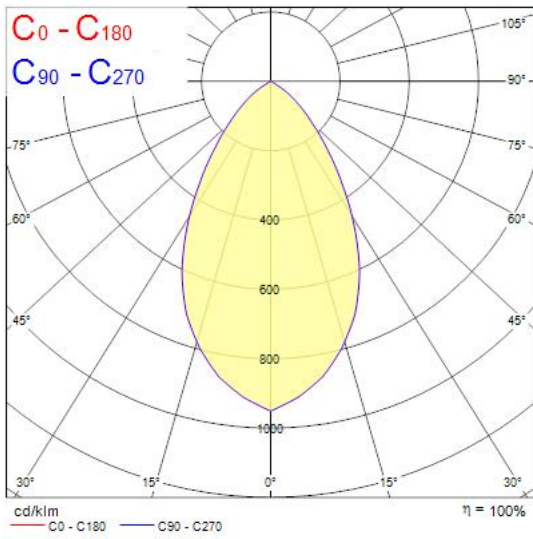

Insaver Slim UGR19 175 IP44 1500lm 830 0030302

IP rating	IP44/20
IK rating	IK07
Product EAN number	5410288303024
Warranty	5 years

Photometry