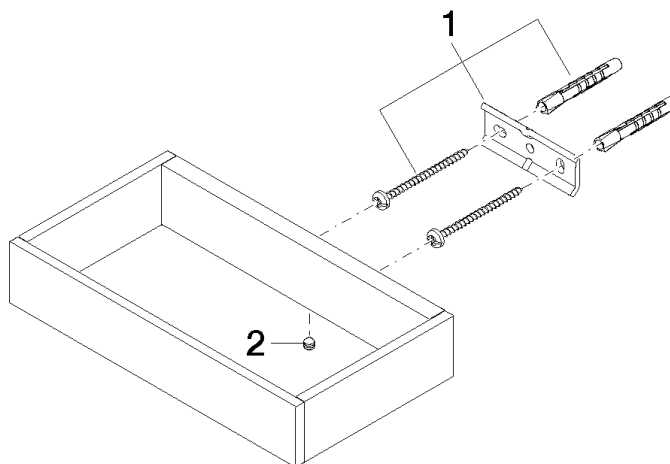

**Towel ring angular - Brushed Platinum**

SERIES SPECIFIC

83 200 780 Product version from 4/1/2025

- width 190mm
- height 35 mm
- 105mm projection

	Brushed Platinum	83 200 780-06
	Chrome	83 200 780-00
	Platinum	83 200 780-08
	Dark Chrome	83 200 780-19
	Brushed Light Gold (PVD)	83 200 780-27
	Brushed Durabrass (23kt Gold)	83 200 780-28
	Brushed Gold (PVD)	83 200 780-37
	Brushed Dark Brass (PVD)	83 200 780-39
	Brushed Bronze (PVD)	83 200 780-42
	Brushed Dark Bronze (PVD)	83 200 780-43
	Brushed Champagne (22kt Gold)	83 200 780-46
	Champagne (22kt Gold)	83 200 780-47
	Brushed Dark Platinum	83 200 780-99

83 200 780 Product version from 4/1/2025

mm [inches]

83 200 780 Product version from 4/1/2025

Parts for other finishes can be found here: [Chrome](#)

### Spare parts list

No.	Item Number	Name	Quantity used	Delivery time
1	05 17 20 718 00 90	Attachment set 30 x 70 x 5 mm -	1.00	14
2	90 31 11 112 00 90	Mounting Threaded pin M5 x 6 mm -	1.00	14