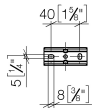

**Towel ring angular - Brushed Platinum**

SERIES SPECIFIC

83 200 780 Product version from 4/1/2025

- width 190mm
- height 35 mm
- 105mm projection

	Brushed Platinum	83 200 780-06
	Chrome	83 200 780-00
	Platinum	83 200 780-08
	Dark Chrome	83 200 780-19
	Brushed Light Gold (PVD)	83 200 780-27
	Brushed Durabrass (23kt Gold)	83 200 780-28
	Brushed Gold (PVD)	83 200 780-37
	Brushed Dark Brass (PVD)	83 200 780-39
	Brushed Bronze (PVD)	83 200 780-42
	Brushed Dark Bronze (PVD)	83 200 780-43
	Brushed Champagne (22kt Gold)	83 200 780-46
	Champagne (22kt Gold)	83 200 780-47
	Brushed Dark Platinum	83 200 780-99

83 200 780 Product version from 4/1/2025

mm [inches]

83 200 780 Product version from 4/1/2025

Parts for other finishes can be found here: [Chrome](#)

### Spare parts list

No.	Item Number	Name	Quantity used	Delivery time
1	05 17 20 718 00 90	Attachment set 30 x 70 x 5 mm -	1.00	14
2	90 31 11 112 00 90	Mounting Threaded pin M5 x 6 mm -	1.00	14