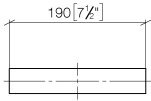

**Towel ring angular - Brushed Platinum**

SERIES SPECIFIC

83 200 780 Product version from 4/1/2025

- width 190mm
- height 35 mm
- 105mm projection

	Brushed Platinum	83 200 780-06
	Chrome	83 200 780-00
	Platinum	83 200 780-08
	Dark Chrome	83 200 780-19
	Brushed Light Gold (PVD)	83 200 780-27
	Brushed Durabrass (23kt Gold)	83 200 780-28
	Brushed Gold (PVD)	83 200 780-37
	Brushed Dark Brass (PVD)	83 200 780-39
	Brushed Bronze (PVD)	83 200 780-42
	Brushed Dark Bronze (PVD)	83 200 780-43
	Brushed Champagne (22kt Gold)	83 200 780-46
	Champagne (22kt Gold)	83 200 780-47
	Brushed Dark Platinum	83 200 780-99

83 200 780 Product version from 4/1/2025

mm [inches]

83 200 780 Product version from 4/1/2025

Parts for other finishes can be found here: [Chrome](#)

### Spare parts list

No.	Item Number	Name	Quantity used	Delivery time
1	05 17 20 718 00 90	Attachment set 30 x 70 x 5 mm -	1.00	14
2	90 31 11 112 00 90	Mounting Threaded pin M5 x 6 mm -	1.00	14