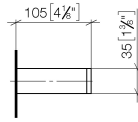

**Towel ring angular - Brushed Platinum**

SERIES SPECIFIC

83 200 780 Product version from 4/1/2025

- width 190mm
- height 35 mm
- 105mm projection

	Brushed Platinum	83 200 780-06
	Chrome	83 200 780-00
	Platinum	83 200 780-08
	Dark Chrome	83 200 780-19
	Brushed Light Gold (PVD)	83 200 780-27
	Brushed Durabrass (23kt Gold)	83 200 780-28
	Brushed Gold (PVD)	83 200 780-37
	Brushed Dark Brass (PVD)	83 200 780-39
	Brushed Bronze (PVD)	83 200 780-42
	Brushed Dark Bronze (PVD)	83 200 780-43
	Brushed Champagne (22kt Gold)	83 200 780-46
	Champagne (22kt Gold)	83 200 780-47
	Brushed Dark Platinum	83 200 780-99

83 200 780 Product version from 4/1/2025

mm [inches]

83 200 780 Product version from 4/1/2025

Parts for other finishes can be found here: [Chrome](#)

### Spare parts list

No.	Item Number	Name	Quantity used	Delivery time
1	05 17 20 718 00 90	Attachment set 30 x 70 x 5 mm -	1.00	14
2	90 31 11 112 00 90	Mounting Threaded pin M5 x 6 mm -	1.00	14