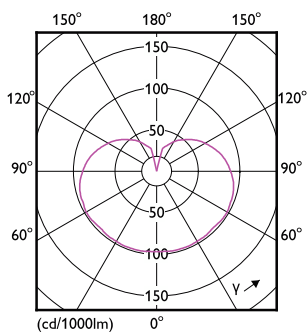

Maatschets

Product	D	C
CorePro LEDlinear ND 7-60W R7S 78mm830	28 mm	78 mm

Fotometrische gegevens

Light Distribution Diagram - CorePro LEDlinear ND 7-60W R7S 78mm830

Spectral Power Distribution Colour - CorePro LEDlinear ND 7-60W R7S 78mm830