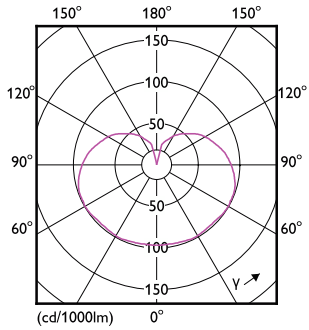

## Fotometrische gegevens

General uniform lighting - CorePro LEDlinear ND 7-60W R7S 78mm840

Spectral Power Distribution Colour - CorePro LEDlinear ND 7-60W R7S 78mm840

General uniform lighting - CorePro LEDlinear ND 7-60W R7S 78mm840

## Fotometrische gegevens

Light Distribution Diagram - CorePro LEDlinear ND 7-60W R7S 78mm840