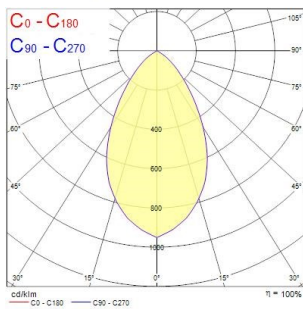

INSAVER SLIM 175

Insaver Slim UGR19 175 IP44 1500lm 830
0030302

TECHNICAL DRAWINGS