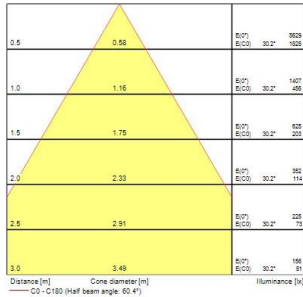

INSAVER SLIM 175

Insaver Slim UGR19 175 IP44 1500lm 830
0030302

TECHNICAL DRAWINGS