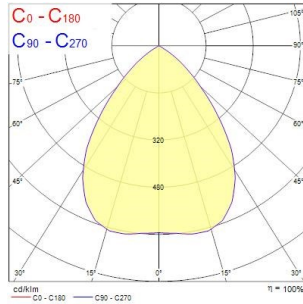

INSAVER SLIM 175

Insaver Slim UGR19 175 IP44 1500lm 830
0030302

TECHNICAL DRAWINGS