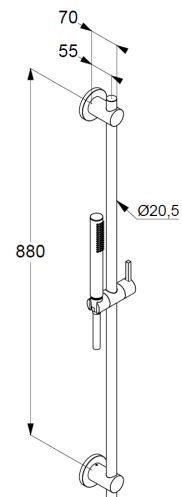

sieve seal

shower hose

plastic coated

with metal-effect

with conical nuts

anti twist

G1/2 x G1/2 x 1600mm

wall rail 900mm

height-adjustable hand shower hook

with fixing material

for rigid wall mounted

### Produktabbildung/ Product picture

### Maßzeichnung/ Dimensional drawing