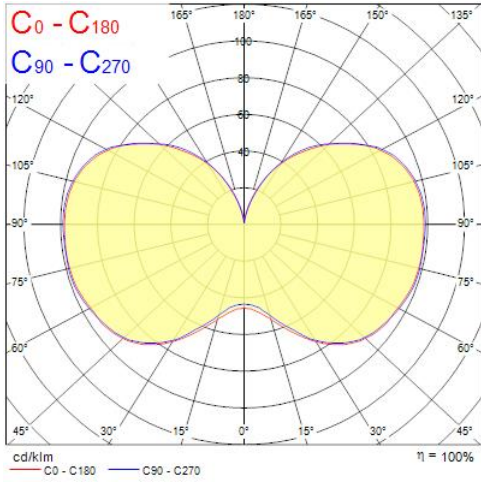

Features

- Direct retrofit replacement for high-pressure mercury vapor lamps (HPMV)50,000 hours average rated lifetimeUp to 78% energy saving compared to the standard high-pressure mercury vapor lampsMercury-free solutionLower maintenance costHigh lumen efficacyDual operating mode – compatible with HPMV magnetic ballast and also, suitable for AC direct mains 100-240V operationHigh surge voltage protection: 4kVSuitable for both open and enclosed luminairesWide light distributionHigh switching cycles – 200,000XHigh colour rendering – CRI80Minimum and maximum operating temperature: -30°C to 50°C

Product Overview

Product name	ToLEDo Performer T60 3400LM 840 E27 SL
Technology	LED
Watt (Rated) (W)	27
Cap/Base	E27
Fixture rating	Open
E-number FI	4740739
Colour temperature (K)	4000
CRI (Ra)	80
Colour Variation Initial (SDCM)	6
Photobiological Risk Group	RG1
Wattage (W)	27
Product EAN number	5410288283708
Warranty	5 years

Photometry

Technical drawings

Data table

GENERAL DATA

Product name	ToLEDo Performer T60 3400LM 840 E27 SL
Technology	LED
Watt (Rated) (W)	27
Cap/Base	E27
Fixture rating	Open
Operating temperature range (°C)	-20°C...+50°C
Performance ambient temperature Tq (°C)	25
E-number FI	4740739
Warranty	5 years

OPTICAL DATA

Luminous flux (Rated) (lm)	3400
Colour temperature (K)	4000
CRI (Ra)	80
Colour Variation Initial (SDCM)	6
Photobiological Risk Group	RG1
Lumen maintenance at end of nominal life (%)	70

ELECTRICAL DATA