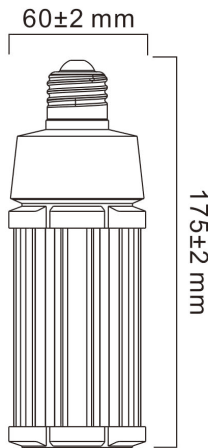

Product Overview

Product name	ToLEDo Performer T60 3400LM 840 E27 SL
Technology	LED
Watt (Rated) (W)	27
Cap/Base	E27
Fixture rating	Open
E-number FI	4740739
Colour temperature (K)	4000
CRI (Ra)	80
Colour Variation Initial (SDCM)	6
Photobiological Risk Group	RG1
Wattage (W)	27
Product EAN number	5410288283708
Warranty	5 years

Photometry

Technical drawings

Data table

GENERAL DATA

Product name	ToLEDo Performer T60 3400LM 840 E27 SL
Technology	LED
Watt (Rated) (W)	27
Cap/Base	E27
Fixture rating	Open
Operating temperature range (°C)	-20°C...+50°C
Performance ambient temperature Tq (°C)	25
E-number FI	4740739
Warranty	5 years

LIFETIME DATA

Lifespan L70 B50	50000
Average life (Rated) (h)	50000

PHYSICAL DATA

Nominal Product Length (mm)	175
Nominal Product Diameter (mm)	60
Weight (kg)	0.312

PACKAGING

Single packaging type	Carton
Product EAN number	5410288283708
Packaging single width (cm)	7.3
Packaging single depth (cm)	22.5
DUN14 (outer)	15410288283705
Packaging outer length / height (cm)	23.6