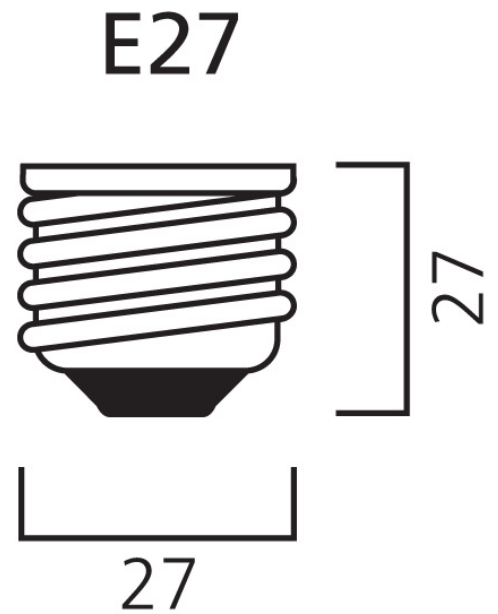

Product Overview

Product name	ToLEDo Performer T60 3400LM 840 E27 SL
Technology	LED
Watt (Rated) (W)	27
Cap/Base	E27
Fixture rating	Open
E-number FI	4740739
Colour temperature (K)	4000
CRI (Ra)	80
Colour Variation Initial (SDCM)	6
Photobiological Risk Group	RG1
Wattage (W)	27
Product EAN number	5410288283708
Warranty	5 years

Photometry

Technical drawings

Data table

GENERAL DATA

Product name	ToLEDo Performer T60 3400LM 840 E27 SL
Technology	LED
Watt (Rated) (W)	27
Cap/Base	E27
Fixture rating	Open
Operating temperature range (°C)	-20°C...+50°C
Performance ambient temperature Tq (°C)	25
E-number FI	4740739
Warranty	5 years