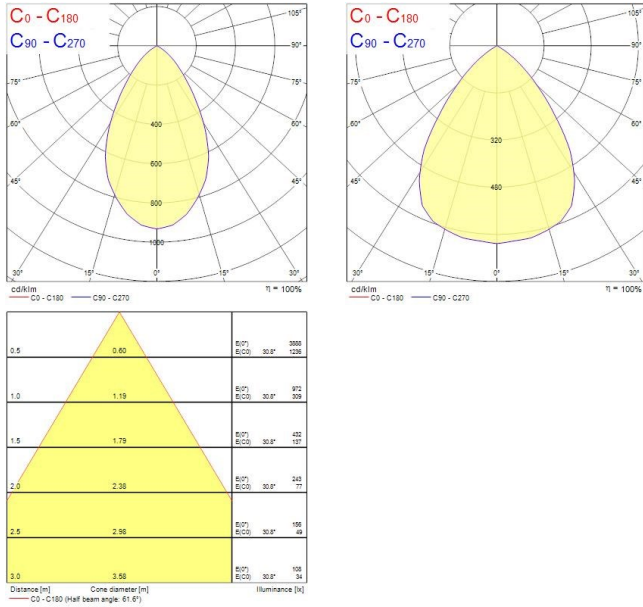

INSAVER SLIM 150

Insaver Slim UGR19 150 IP44 1050lm 830

0030300

Product features

- Insaver Slim is a ceiling recessed LED downlight (IP44 from the front), Die-cast aluminium body, loop in loop out connector for quick installation, Non dimmable LED driver, 9W; 1050lm; 117lm/W; 3000K; UGR <19 with shallow product depth 50mm. Meets TP(a) requirements.

PRODUCT OVERVIEW

Product name	Insaver Slim UGR19 150 IP44 1050lm 830
Technology	LED
Cap/Base	N/A
Housing	Aluminium
Mount	Ceiling recessed mounting
General application	Hospitality, Office, Retail
ETIM Class	EC001744
E-number FI	4276913
Warranty	5 years
Fixture luminous flux (lm)	1050
Luminaire efficacy (lm/W)	117
Colour temperature (K)	3000
Light colour	Warm White
CRI (Ra)	80
Colour Variation Initial (SDCM)	SDCM3
Beam Angle (°)	62
Beam Angle (°)	NA
Glare control	< 19
Photobiological Risk Group	RG1
Total power consumption (W)	9
Electrical protection	Class II
Control gear type	LED driver constant current
Dimmable	No
Dimming method	N/A
LED Flickering Rate	Ultra low (5% or less)
Housing colour	RAL 9003 - Signal white
IP rating	IP44/20
IK rating	IK07
Product EAN number	5410288303000

PHOTOMETRY

INSAVER SLIM 150

Insaver Slim UGR19 150 IP44 1050lm 830
0030300

TECHNICAL DRAWINGS