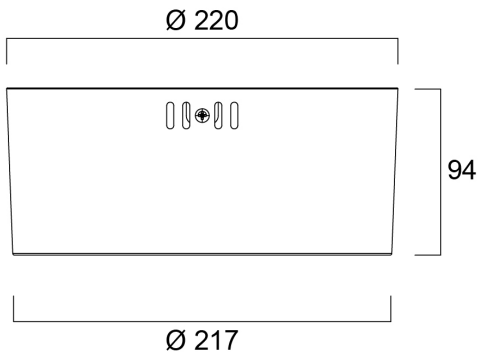

INSAVER UGR19 220 2350LM 830 SM

Item No: 0030516

SYLVANIA

PRO

Technical Assets

Dimensions (mm)

Photometrics

Distance (m)	Beam Diameter (mm)	Beam Area (cm²)	Beam Area (ft²)
0.5	6.9	47.6	0.54
1.0	13.8	190.4	2.16
1.5	20.7	429.7	4.83
2.0	27.6	760.4	8.33
2.5	34.5	1187.5	12.91
3.0	41.4	1712.0	18.60

INSAVER UGR19 220 2350LM 830 SM

Item No: 0030516

General data

Product name	INSAVER UGR19 220 2350LM 830 SM
Technology	LED
Cap/Base	N/A
Housing	Aluminium
Mount	Ceiling surface mounting
General application	Hospitality, Office, Retail
Operating temperature range (°C)	-20°C...+40°C
ETIM Class	EC001744
E-number FI	4278545
Warranty	5 years

INSAVER UGR19 220 2350LM 830 SM

Item No: 0030516

SYLVANIA

Physical data

Housing colour	RAL 9010 - Pure white
IP rating	IP20
IK rating	IK07
Diffuser finish	Other
Diffuser material	None
Reflector finish	Not Applicable
Nominal Product Height (mm)	95
Nominal Product Diameter (mm)	220
Weight (kg)	1.65

Packaging

Product EAN number	5410288305165
Packaging single width (cm)	22.6
Packaging single depth (cm)	10.3
DUN14 (inner)	15410288305162
Packaging outer length / height (cm)	45.5

Safety data

Glow Wire Test (°C)	850
Optimal operating condition (°C)	-20-40