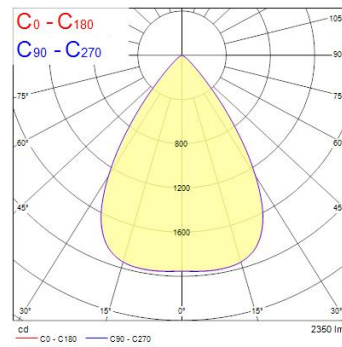

INSAVER UGR19 220 2350LM 830 SM

Item No: 0030516

SYLVANIA

PRO

Technical Assets

Dimensions (mm)

Photometrics

Distance (m)	Beam Diameter (mm)	Beam Area (cm²)	Beam Area (ft²)
0.5	6.9	47.6	0.54
1.0	13.8	190.4	2.16
1.5	20.7	429.7	4.83
2.0	27.6	760.4	8.33
2.5	34.5	1187.5	12.91
3.0	41.4	1712.0	18.60

Optical data

Useful luminous flux (Φuse)	2350
Fixture luminous flux (lm)	2350
Luminaire efficacy (lm/W)	118
Correlated colour temperature (k)	3000
Light colour	Warm White
CRI (Ra)	80
Colour Variation Initial (SDCM)	SDCM3
Beam Angle (°)	70
Distribution type	Symmetric
Glare control	< 19
Photobiological Risk Group	RG1

INSAVER UGR19 220 2350LM 830 SM

Item No: 0030516

SYLVANIA

Physical data

Housing colour	RAL 9010 - Pure white
IP rating	IP20
IK rating	IK07
Diffuser finish	Other
Diffuser material	None
Reflector finish	Not Applicable
Nominal Product Height (mm)	95
Nominal Product Diameter (mm)	220
Weight (kg)	1.65