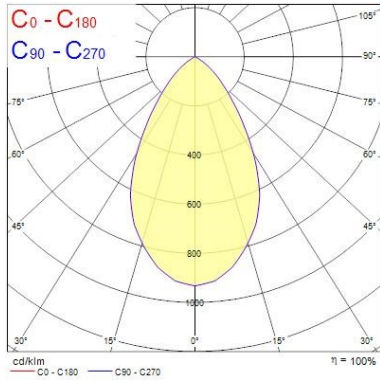

Optical data

Fixture luminous flux (lm)	1050
Luminaire efficacy (lm/W)	117
Colour temperature (K)	3000
Light colour	Warm White
CRI (Ra)	80
Colour Variation Initial (SDCM)	SDCM3
Beam Angle (°)	62
Beam Angle (°)	NA
Distribution type	Symmetric
Glare control	< 19
Photobiological Risk Group	RG1

Lifetime data

Lifespan L70 B50	90000
Lifespan L80 B20	90000
Lifespan L90 B10	39000

Physical data

Housing colour	RAL 9003 - Signal white
IP rating	IP44/20
IK rating	IK07
Diffuser finish	Other
Diffuser material	None
Reflector finish	Silver
Nominal Product Height (mm)	50
Nominal Product Diameter (mm)	164
Cutout Dimensions (W x L in mm or Diameter in mm)	150
Weight (kg)	0.45
Recessed Depth (mm)	150

Safety data

Optimal operating condition (°C)	-10-40
----------------------------------	--------

PHOTOMETRY

INSAVER SLIM 150

Insaver Slim UGR19 150 IP44 1050lm 830

0030300

0.5	0.60	E(0°) E(C0)	3588 1236
1.0	1.19	E(0°) E(C0)	972 309
1.5	1.79	E(0°) E(C0)	432 137
2.0	2.38	E(0°) E(C0)	243 77
2.5	2.98	E(0°) E(C0)	156 49
3.0	3.58	E(0°) E(C0)	108 34

Distance [m] Cone diameter [m] Illuminance [lx]
C0 - C180 (Half beam angle: 61.6°)

TECHNICAL DRAWINGS