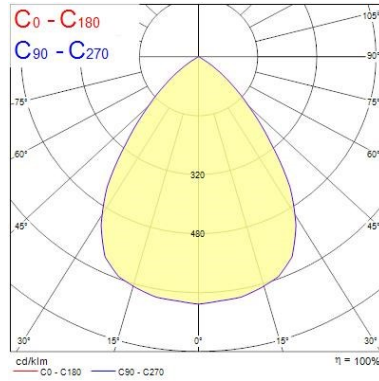

Optical data

Fixture luminous flux (lm)	1050
Luminaire efficacy (lm/W)	117
Colour temperature (K)	3000
Light colour	Warm White
CRI (Ra)	80
Colour Variation Initial (SDCM)	SDCM3
Beam Angle (°)	62
Beam Angle (°)	NA
Distribution type	Symmetric
Glare control	< 19
Photobiological Risk Group	RG1

Lifetime data

Lifespan L70 B50	90000
Lifespan L80 B20	90000
Lifespan L90 B10	39000

Physical data

Housing colour	RAL 9003 - Signal white
IP rating	IP44/20
IK rating	IK07
Diffuser finish	Other
Diffuser material	None
Reflector finish	Silver
Nominal Product Height (mm)	50
Nominal Product Diameter (mm)	164
Cutout Dimensions (W x L in mm or Diameter in mm)	150
Weight (kg)	0.45
Recessed Depth (mm)	150

Safety data

Optimal operating condition (°C)	-10-40
----------------------------------	--------

PHOTOMETRY

INSAVER SLIM 150

Insaver Slim UGR19 150 IP44 1050lm 830

0030300

0.5	0.60	E(0°) E(C0)	3588 1236
1.0	1.19	E(0°) E(C0)	972 309
1.5	1.79	E(0°) E(C0)	432 137
2.0	2.38	E(0°) E(C0)	243 77
2.5	2.98	E(0°) E(C0)	156 49
3.0	3.58	E(0°) E(C0)	108 34

Distance [m] Cone diameter [m] Illuminance [lx]
C0 - C180 (Half beam angle: 61.6°)

TECHNICAL DRAWINGS