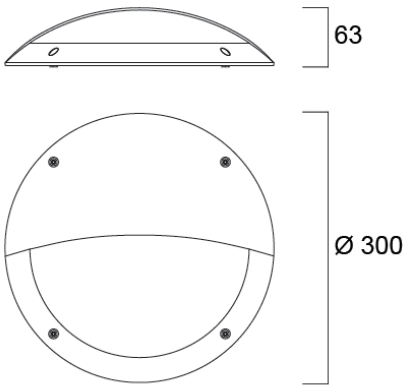

Features

- Eyelid accessory for Start Surface IP66 300mm diameter - black colour

Product Overview

Product name	START SURFACE IP66 300MM EYELID BLK
Technology	Accessory
Housing	PC Polycarbonate
Environment	Indoor, Outdoor
E-number FI	4274706
E-number SE	7505136
Housing colour	RAL 9011 - Graphite black
Product EAN number	5410288493428
Warranty	5 years

START SURFACE IP66 300MM EYELID BLK 0049342

Technical drawings

Data table

GENERAL DATA

Product name	START SURFACE IP66 300MM EYELID BLK
Technology	Accessory
Housing	PC Polycarbonate
Environment	Indoor, Outdoor
E-number FI	4274706
E-number SE	7505136
Warranty	5 years

ELECTRICAL DATA

Control gear required	No
Glow Wire Test (°C)	650

PHYSICAL DATA

Housing colour	RAL 9011 - Graphite black
Weight (kg)	0.155

PACKAGING

Single packaging type	Carton
Product EAN number	5410288493428
Packaging single width (cm)	30.5
Packaging single depth (cm)	7.5
DUN14 (outer)	15410288493425
Packaging outer length / height (cm)	63.0