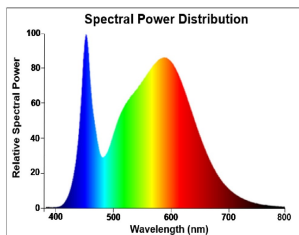

PHOTOMETRY