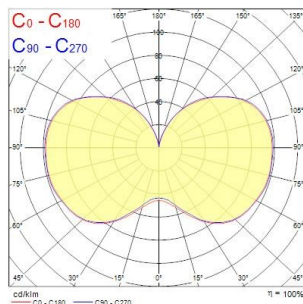

ToLEDo Performer T-Series

ToLEDo Performer T60 3400LM 840 E27 SL
0028370

Product features

- Direct retrofit replacement for high-pressure mercury vapor lamps (HPMV) 50,000 hours average rated lifetime Up to 78% energy saving compared to the standard high-pressure mercury vapor lamps Mercury-free solution Lower maintenance cost High lumen efficacy Dual operating mode - compatible with HPMV magnetic ballast and also, suitable for AC direct mains 100-240V operation High surge voltage protection: 4kV Suitable for both open and enclosed luminaires Wide light distribution High switching cycles - 200,000X High colour rendering - CRI80 Minimum and maximum operating temperature: -30°C to 50°C

PRODUCT OVERVIEW

Product name	ToLEDo Performer T60 3400LM 840 E27 SL
Technology	LED
Watt (Rated) (W)	27
Type	LED exchangeable
Cap/Base	E27
Fixture rating	Open
General application	Logistics & Industry
ETIM Class	EC001959
E-number FI	4740739
Warranty	5 years
Luminous flux (lm)	3400
Colour temperature (K)	4000
Light colour	Cool White
CRI (Ra)	80
Colour Variation Initial (SDCM)	SDCM6
Photobiological Risk Group	RG1
Wattage (W)	27
Dimmable	No
Average life (Nominal) (h)	50000
Product EAN number	5410288283708

PHOTOMETRY