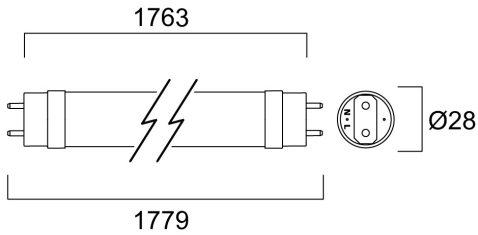

Features

- Energy efficient and affordable LED T8 solution to replace conventional fluorescent T8 lamps
- Omni-directional uniform light distribution thanks to glass tube construction design, same as traditional fluorescent T8 tubes
- High lumen package - 3150lm
- High lumen efficacy - 150 lm/W
- Switching cycles - 200,000X
- Average life 50,000 hours lifespan
- Lamp length - 1800mm
- Wide beam angle
- High power factor
- Suitable for general illumination in offices, supermarkets, department stores, train stations, petrol stations, parking lots and maintenance free applications
- Suitable for operation with electromagnetic gears / CCG and direct mains operation (220-240V)
- 5-Year warranty

Product Overview

Product name	ToLEDo AVANT T8 CCG 1800 3150LM 865 50K RL
Technology	LED
Cap/Base	G13
Fixture rating	Open
Colour temperature (K)	6500
CRI (Ra)	80
Colour Variation Initial (SDCM)	6
Photobiological Risk Group	RG0
Wattage (W)	21
IP rating	IP20
Product EAN number	5410288302966
Warranty	5 years

Technical drawings

Data table

GENERAL DATA

Product name	ToLEDo AVANT T8 CCG 1800 3150LM 865 50K RL
Technology	LED
Cap/Base	G13
Fixture rating	Open
Operating temperature range (°C)	-20°C...+45°C
Performance ambient temperature Tq (°C)	25
Warranty	5 years

LIFETIME DATA

Lifespan L70 B50	50000
------------------	-------

PHYSICAL DATA

IP rating	IP20
Nominal Product Length (mm)	1777
Nominal Product Diameter (mm)	28
Weight (kg)	0.267

PACKAGING

Single packaging type	Carton
Product EAN number	5410288302966
Packaging single width (cm)	2.9
Packaging single depth (cm)	2.9
DUN14 (outer)	15410288302963
Packaging outer length / height (cm)	187.3