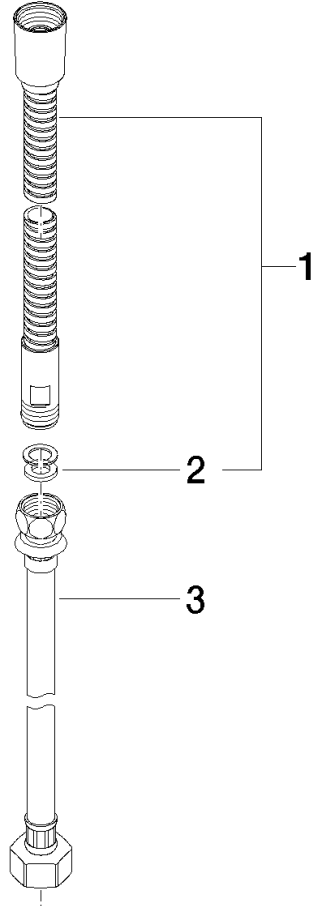

Metal shower hose in two parts 1/2" x 3/8" x 2250 mm - Matte Black

SERIES-VARIOUS

28 323 970 Product version from 10/1/2023

	Matte Black	28 323 970-33
	Chrome	28 323 970-00
	Brushed Platinum	28 323 970-06
	Platinum	28 323 970-08
	Durabronze (23kt Gold)	28 323 970-09
	Dark Chrome	28 323 970-19
	Light Gold (PVD)	28 323 970-26
	Brushed Light Gold (PVD)	28 323 970-27
	Brushed Durabronze (23kt Gold)	28 323 970-28
	Brushed Gold (PVD)	28 323 970-37
	Brushed Dark Brass (PVD)	28 323 970-39
	Brushed Bronze (PVD)	28 323 970-42
	Brushed Dark Bronze (PVD)	28 323 970-43
	Brushed Champagne (22kt Gold)	28 323 970-46
	Champagne (22kt Gold)	28 323 970-47
	Brushed Chrome	28 323 970-93
	Brushed Dark Platinum	28 323 970-99

Metal shower hose in two parts 1/2" x 3/8" x 2250 mm - Matte Black

SERIES-VARIOUS

28 323 970 Product version from 10/1/2023

Metal shower hose in two parts 1/2" x 3/8" x 2250 mm - Matte Black

SERIES-VARIOUS

28 323 970 Product version from 10/1/2023

Spare parts list

No.	Item Number	Name	Quantity used	Delivery time
1	28 322 970-33	Metal shower hose 1/2" x 3/8" x 1750 mm - Matte Black	1.00	14
3	12 505 970 90	High pressure hose 1/2" x 3/8" x 500 mm -	1.00	14
2	90 14 20 026 00 90	Washer 14 x 8 x 2 mm Centellen WS 3820 -	1.00	14