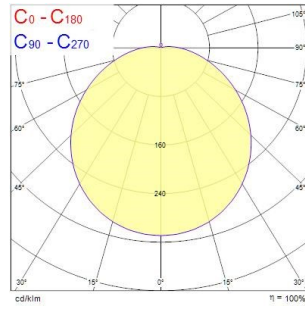

Giotto LED 305 GIOTTO 305 3000K RECESSED EMERGENCY 3034783

Product EAN number

8711971347835

PHOTOMETRY

TECHNICAL DRAWINGS