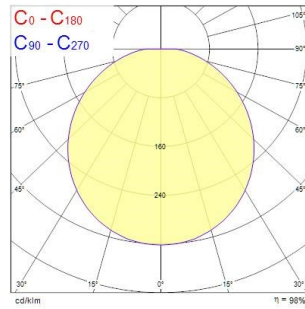

Giotto LED 305 GIOTTO 305 3000K RECESSED EMERGENCY 3034783

Product EAN number

8711971347835

PHOTOMETRY

TECHNICAL DRAWINGS