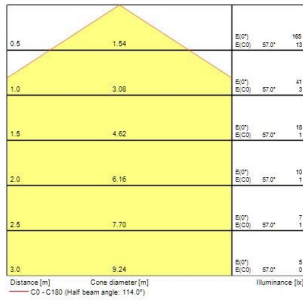

Giotto LED 305 GIOTTO 305 3000K RECESSED EMERGENCY 3034783

Product EAN number

8711971347835

PHOTOMETRY

TECHNICAL DRAWINGS