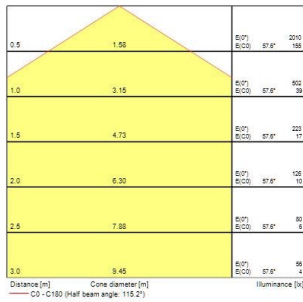

Giotto LED 305 GIOTTO 305 3000K RECESSED EMERGENCY 3034783

Product EAN number

8711971347835

PHOTOMETRY

TECHNICAL DRAWINGS