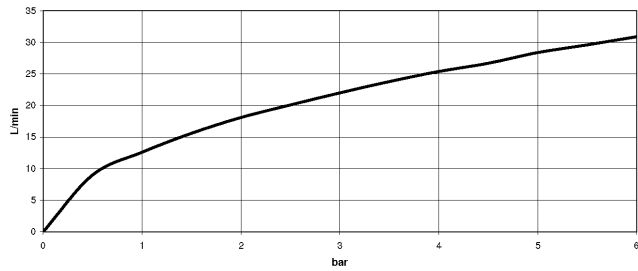

**VAIA Five-hole bath mixer for deck mounting with diverter - Brushed Durabronz
(23kt Gold)**

VAIA

27 522 809 Product version from 3/13/2017

- spout: circular, air-enriched flow
- max. flow 21.5 l/min at 3 bar flow pressure
- Hand shower: COMPACT RAIN, max. flow rate 6.8 l/min (at 3 bar)
- complete hand shower set with anti-scale system
- 220mm projection
- automatic bath/shower diverter
- height of mixer 347 mm
- height up to aerator 244 mm
- hole diameter valve 32 mm
- hole diameter spout 32 mm
- hole diameter for complete hand shower set 32 mm
- rosette for complete hand shower set Ø 60mm
- rosette for spout Ø 60mm
- rosette for deck valve Ø 60mm
- metal shower hose 1750mm with integrated anti-twist protection
- WRAS

27 522 809 Product version from 3/13/2017
mm [inches]
M 1:10

Flow rate chart

Codes & Standards

ASME A112.18.1 cUPC DIN 4109 EN 1717

Executive Order ISO 3822 Ü-Zeichen
no. 1007

VAIA Five-hole bath mixer for deck mounting with diverter - Brushed Durabronze
(23kt Gold)