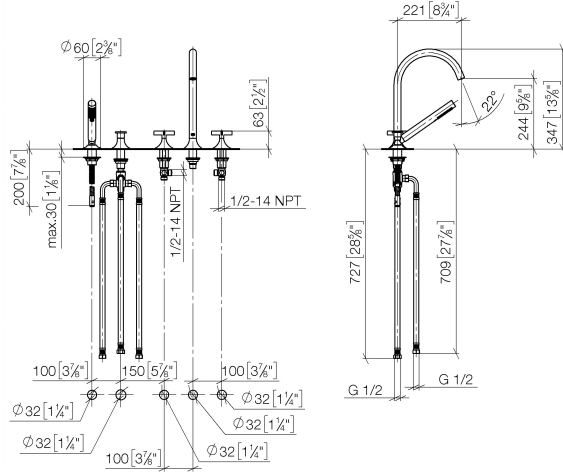

**VAIA Five-hole bath mixer for deck mounting with diverter - Brushed Durabronz
(23kt Gold)**

VAIA

27 522 809 Product version from 3/13/2017

- spout: circular, air-enriched flow
- max. flow 21.5 l/min at 3 bar flow pressure
- Hand shower: COMPACT RAIN, max. flow rate 6.8 l/min (at 3 bar)
- complete hand shower set with anti-scale system
- 220mm projection
- automatic bath/shower diverter
- height of mixer 347 mm
- height up to aerator 244 mm
- hole diameter valve 32 mm
- hole diameter spout 32 mm
- hole diameter for complete hand shower set 32 mm
- rosette for complete hand shower set Ø 60mm
- rosette for spout Ø 60mm
- rosette for deck valve Ø 60mm
- metal shower hose 1750mm with integrated anti-twist protection
- WRAS

27 522 809 Product version from 3/13/2017
mm [inches]
M 1:10

Flow rate chart

Codes & Standards

ASME A112.18.1 cUPC DIN 4109 EN 1717

Executive Order ISO 3822 Ü-Zeichen
no. 1007

VAIA Five-hole bath mixer for deck mounting with diverter - Brushed Durabronze
(23kt Gold)

VAIA

27 522 809 Product version from 3/13/2017

Parts for other finishes can be found here: Chrome

Spare parts list

No.	Item Number	Name	Quantity used	Delivery time
4	13 612 809-28	VAIA Bath spout without diverter for deck mounting - Brushed Durabron (23kt Gold)	1.00	-
Spare part can no longer be ordered, please order the replacement item				
3	20 000 808-28	VAIA Deck valve clockwise closing hot - Brushed Durabron (23kt Gold)	1.00	-
Spare part can no longer be ordered, please order the replacement item				
2	29 140 809-28	VAIA Two-way diverter for bath rim or tile edge installation - Brushed Durabron (23kt Gold)	1.00	40
1	27 702 809-28	VAIA Hand shower set for bath rim or tile edge installation - Brushed Durabron (23kt Gold)	1.00	40
5	20 000 809-28	VAIA Deck valve clockwise closing cold - Brushed Durabron (23kt Gold)	1.00	-
Spare part can no longer be ordered, please order the replacement item				