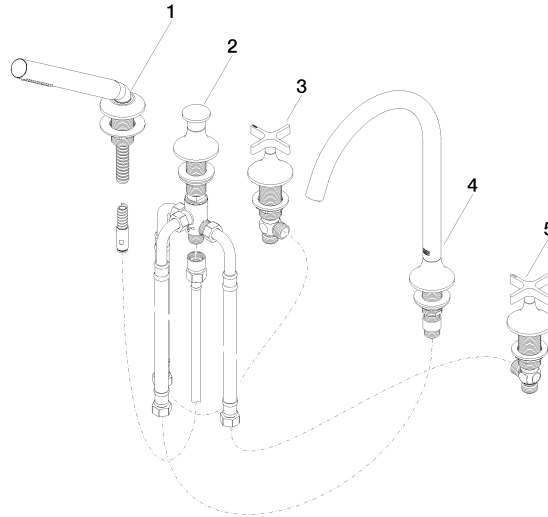

**VAIA Five-hole bath mixer for deck mounting with diverter - Brushed Durabronz
(23kt Gold)**

VAIA

27 522 809 Product version from 3/13/2017

- spout: circular, air-enriched flow
- max. flow 21.5 l/min at 3 bar flow pressure
- Hand shower: COMPACT RAIN, max. flow rate 6.8 l/min (at 3 bar)
- complete hand shower set with anti-scale system
- 220mm projection
- automatic bath/shower diverter
- height of mixer 347 mm
- height up to aerator 244 mm
- hole diameter valve 32 mm
- hole diameter spout 32 mm
- hole diameter for complete hand shower set 32 mm
- rosette for complete hand shower set Ø 60mm
- rosette for spout Ø 60mm
- rosette for deck valve Ø 60mm
- metal shower hose 1750mm with integrated anti-twist protection
- WRAS

VAIA

27 522 809 Product version from 3/13/2017

Certificates and sustainability

Belgaqua_22_278_2 LGA_29

WRAS_2310

EPD-DOR-20230287 IAPMO_4976 (
-IBA1-EN
Environmental.prod
uct-declarat

VAIA Five-hole bath mixer for deck mounting with diverter - Brushed Durabron (23kt Gold)

VAIA

27 522 809 Product version from 3/13/2017

Parts for other finishes can be found here: Chrome

Spare parts list

No.	Item Number	Name	Quantity used	Delivery time
4	13 612 809-28	VAIA Bath spout without diverter for deck mounting - Brushed Durabron (23kt Gold)	1.00	-
Spare part can no longer be ordered, please order the replacement item				
3	20 000 808-28	VAIA Deck valve clockwise closing hot - Brushed Durabron (23kt Gold)	1.00	-
Spare part can no longer be ordered, please order the replacement item				
2	29 140 809-28	VAIA Two-way diverter for bath rim or tile edge installation - Brushed Durabron (23kt Gold)	1.00	40
1	27 702 809-28	VAIA Hand shower set for bath rim or tile edge installation - Brushed Durabron (23kt Gold)	1.00	40
5	20 000 809-28	VAIA Deck valve clockwise closing cold - Brushed Durabron (23kt Gold)	1.00	-
Spare part can no longer be ordered, please order the replacement item				