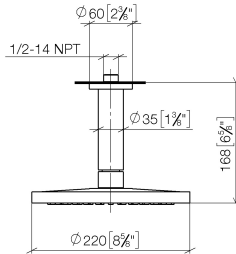

28 669 970 Product version from 3/13/2017

- rain shower Ø 220 mm
- Rain shower material: metal
- PURE RAIN, max. flow rate 14 l/min (at 3 bar)
- Function from: 7 l/min
- quick clearing
- with anti-scale system

Technical data:

- rosette Ø 60 mm optional
- 1/2" connection

Notes:

Recommended miscellaneous

Concealed wall elbow -

35 085 970 90

- min. recess depth 90 mm
- max. recess depth 163 mm

28 669 970 Product version from 3/13/2017

mm [inches]

Flow rate chart

Codes & Standards

DIN 4109

EN 1112

ISO 3822

Scottish Water
Byelaws

UK Water Supply
Regulations

Spare parts list

No.	Item Number	Name	Quantity used	Delivery time
3	09 11 03 080-06	Connection Ø 35 x 135 mm - Brushed Platinum	1.00	20
5	04 12 05 092 00-06	Rainshower round Ø 220 mm - Brushed Platinum	1.00	20
6	90 30 09 069 00 90	Spanner -	1.00	14
4	09 23 01 075 90	Sieve seal Ø 18 x 3,5 mm -	1.00	14
1	09 27 22 040-06	Rosette Ø 60 x Ø 35 x 9 mm - Brushed Platinum	1.00	20
2	09 14 10 141 90	O-Ring NBR 70 34,59 x 2,62 mm -	1.00	14