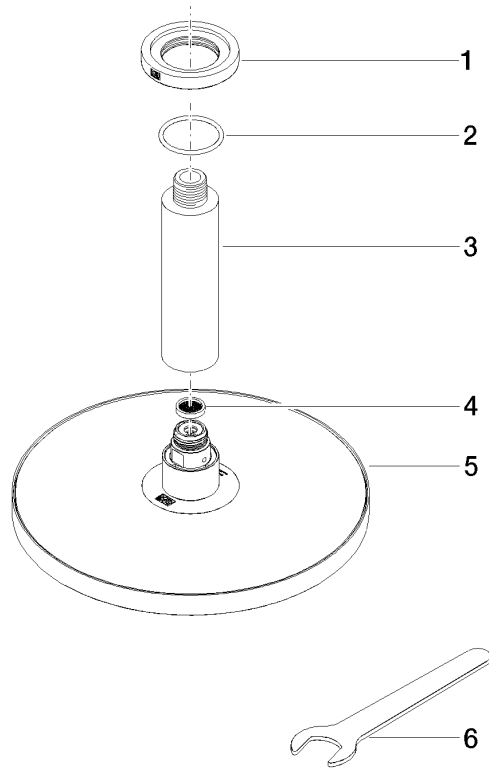

28 669 970 Product version from 3/13/2017

- rain shower Ø 220 mm
- Rain shower material: metal
- PURE RAIN, max. flow rate 14 l/min (at 3 bar)
- Function from: 7 l/min
- quick clearing
- with anti-scale system

Technical data:

- rosette Ø 60 mm optional
- 1/2" connection

Notes:

Recommended miscellaneous

Concealed wall elbow -

35 085 970 90

- min. recess depth 90 mm
- max. recess depth 163 mm

28 669 970 Product version from 3/13/2017

Ü-Zeichen

Rainshower with ceiling fixing 220 mm - Brushed Platinum

SERIES SPECIFIC

28 669 970 Product version from 3/13/2017

Certificates and sustainability

LGA_38

DVGW_DW-
6517DN0

WRAS_2212

Spare parts list

No.	Item Number	Name	Quantity used	Delivery time
3	09 11 03 080-06	Connection Ø 35 x 135 mm - Brushed Platinum	1.00	20
5	04 12 05 092 00-06	Rainshower round Ø 220 mm - Brushed Platinum	1.00	20
6	90 30 09 069 00 90	Spanner -	1.00	14
4	09 23 01 075 90	Sieve seal Ø 18 x 3,5 mm -	1.00	14
1	09 27 22 040-06	Rosette Ø 60 x Ø 35 x 9 mm - Brushed Platinum	1.00	20
2	09 14 10 141 90	O-Ring NBR 70 34,59 x 2,62 mm -	1.00	14