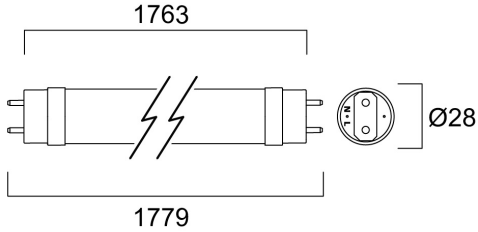

Technical drawings

Data table

GENERAL DATA

Product name	ToLEDo AVANT T8 CCG 1800 3150LM 830 50K RL
Technology	LED
Cap/Base	G13
Fixture rating	Open
Operating temperature range (°C)	-20°C...+45°C
Performance ambient temperature Tq (°C)	25
Warranty	5 years

OPTICAL DATA

Colour temperature (K)	3000
CRI (Ra)	80
Colour Variation Initial (SDCM)	6
Photobiological Risk Group	RG0