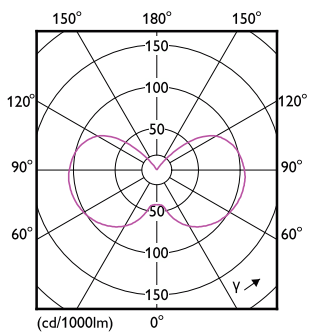

Maatschets

Product	D	C
CorePro LEDcapsuleLV 1-10W G4 827micro	10 mm	30 mm

CorePro LED capsule LV

Fotometrische gegevens

General uniform lighting - CorePro LEDcapsuleLV 1-10W G4 827micro

Spectral Power Distribution Colour - CorePro LEDcapsuleLV 1-10W G4 827micro

Light Distribution Diagram - CorePro LEDcapsuleLV 1-10W G4 827micro

Levensduur

Life Expectancy Diagram

Lumen Maintenance Diagram - CorePro LEDcapsuleLV 1-10W G4 827micro

CorePro LED capsule LV