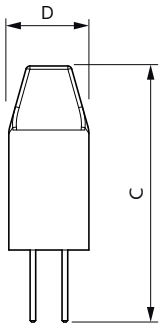

Maatschets

Product	D	C
CorePro LEDcapsuleLV 1-10W G4 827micro	10 mm	30 mm

CorePro LED capsule LV

Fotometrische gegevens

General uniform lighting - CorePro LEDcapsuleLV 1-10W G4 827micro

Spectral Power Distribution Colour - CorePro LEDcapsuleLV 1-10W G4 827micro