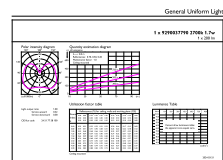

Maatschets

Product	D	C
CorePro LEDcapsuleLV 1.7-20W G4micro 827	9,5 mm	37,5 mm

Fotometrische gegevens

Light Distribution Diagram - CorePro LEDcapsuleLV 1.7-20W G4micro 827

General uniform lighting - CorePro LEDcapsuleLV 1.7-20W G4micro 827