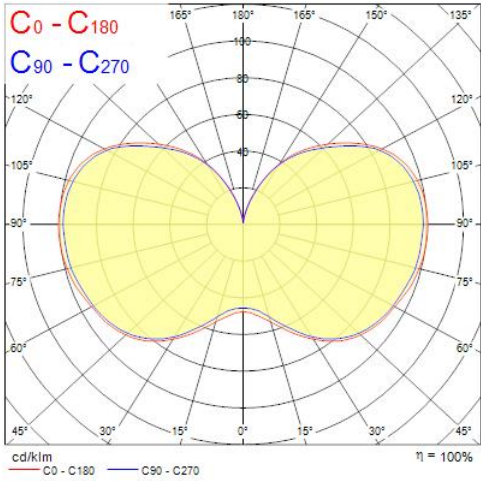

Features

- Direct retrofit replacement for high-pressure mercury vapor lamps (HPMV)50,000 hours average rated lifetimeUp to 78% energy saving compared to the standard high-pressure mercury vapor lampsMercury-free solutionLower maintenance costHigh lumen efficacyDual operating mode – compatible with HPMV magnetic ballast and also, suitable for AC direct mains 120-240V operationHigh surge voltage protection: 4kVSuitable for both open and enclosed luminairesWide light distributionHigh switching cycles – 200,000XHigh colour rendering – CRI80Minimum and maximum operating temperature: -30°C to 50°C

Product Overview

Product name	ToLEDo Performer T60 2300LM 840 E27 SL
Technology	LED
Watt (Rated) (W)	18
Cap/Base	E27
Fixture rating	Open
E-number FI	4844489
Colour temperature (K)	4000
CRI (Ra)	80
Colour Variation Initial (SDCM)	6
Photobiological Risk Group	RG1
Wattage (W)	18
Product EAN number	5410288283692
Warranty	5 years

Photometry

Technical drawings

Data table

GENERAL DATA

Product name	ToLEDo Performer T60 2300LM 840 E27 SL
Technology	LED
Watt (Rated) (W)	18
Cap/Base	E27
Fixture rating	Open
Operating temperature range (°C)	-20°C...+50°C
Performance ambient temperature Tq (°C)	25
E-number FI	4844489
Warranty	5 years

OPTICAL DATA

Luminous flux (Rated) (lm)	2300
Colour temperature (K)	4000
CRI (Ra)	80
Colour Variation Initial (SDCM)	6
Photobiological Risk Group	RG1
Lumen maintenance at end of nominal life (%)	70

ELECTRICAL DATA