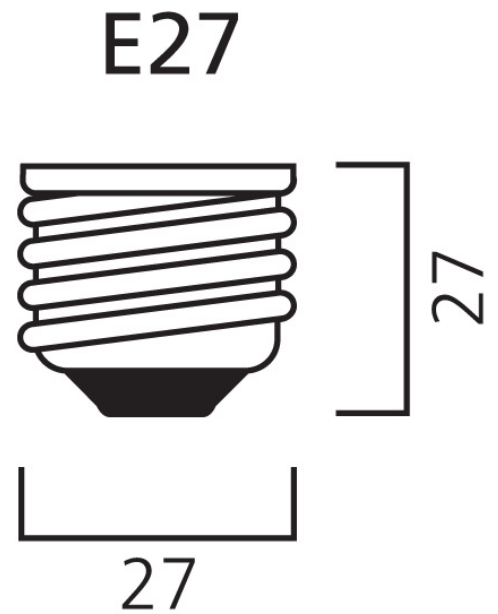

Product Overview

Product name	ToLEDo Performer T60 2300LM 840 E27 SL
Technology	LED
Watt (Rated) (W)	18
Cap/Base	E27
Fixture rating	Open
E-number FI	4844489
Colour temperature (K)	4000
CRI (Ra)	80
Colour Variation Initial (SDCM)	6
Photobiological Risk Group	RG1
Wattage (W)	18
Product EAN number	5410288283692
Warranty	5 years

Photometry

Technical drawings

Data table

GENERAL DATA

Product name	ToLEDo Performer T60 2300LM 840 E27 SL
Technology	LED
Watt (Rated) (W)	18
Cap/Base	E27
Fixture rating	Open
Operating temperature range (°C)	-20°C...+50°C
Performance ambient temperature Tq (°C)	25
E-number FI	4844489
Warranty	5 years