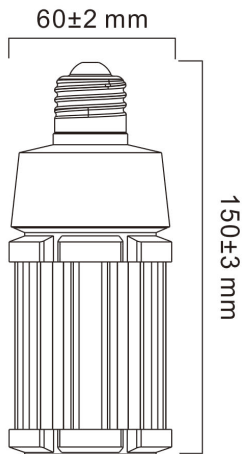

Product Overview

Product name	ToLEDo Performer T60 2300LM 840 E27 SL
Technology	LED
Watt (Rated) (W)	18
Cap/Base	E27
Fixture rating	Open
E-number FI	4844489
Colour temperature (K)	4000
CRI (Ra)	80
Colour Variation Initial (SDCM)	6
Photobiological Risk Group	RG1
Wattage (W)	18
Product EAN number	5410288283692
Warranty	5 years

Photometry

Technical drawings

Data table

GENERAL DATA

Product name	ToLEDo Performer T60 2300LM 840 E27 SL
Technology	LED
Watt (Rated) (W)	18
Cap/Base	E27
Fixture rating	Open
Operating temperature range (°C)	-20°C...+50°C
Performance ambient temperature Tq (°C)	25
E-number FI	4844489
Warranty	5 years

LIFETIME DATA

Lifespan L70 B50	50000
Average life (Rated) (h)	50000

PHYSICAL DATA

Nominal Product Length (mm)	150
Nominal Product Diameter (mm)	60
Weight (kg)	0.312

PACKAGING

Single packaging type	Carton
Product EAN number	5410288283692
Packaging single width (cm)	7.3
Packaging single depth (cm)	22.5
DUN14 (outer)	15410288283699
Packaging outer length / height (cm)	23.6