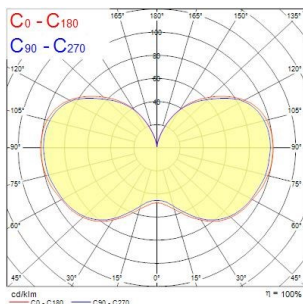

ToLEDo Performer T-Series

ToLEDo Performer T60 2300LM 840 E27 SL

0028369

Product features

- Direct retrofit replacement for high-pressure mercury vapor lamps (HPMV) 50,000 hours average rated lifetime Up to 78% energy saving compared to the standard high-pressure mercury vapor lamps Mercury-free solution Lower maintenance cost High lumen efficacy Dual operating mode - compatible with HPMV magnetic ballast and also, suitable for AC direct mains 120-240V operation High surge voltage protection: 4kV Suitable for both open and enclosed luminaires Wide light distribution High switching cycles - 200,000X High colour rendering - CRI 80 Minimum and maximum operating temperature: -30°C to 50°C

PRODUCT OVERVIEW

Product name	ToLEDo Performer T60 2300LM 840 E27 SL
Technology	LED
Watt (Rated) (W)	18
Type	LED exchangeable
Cap/Base	E27
Fixture rating	Open
General application	Logistics & Industry
ETIM Class	EC001959
E-number FI	4844489
Warranty	5 years
Luminous flux (lm)	2300
Colour temperature (K)	4000
Light colour	Cool White
CRI (Ra)	80
Colour Variation Initial (SDCM)	SDCM6
Photobiological Risk Group	RG1
Wattage (W)	18
Dimmable	No
Average life (Nominal) (h)	50000
Product EAN number	5410288283692

PHOTOMETRY