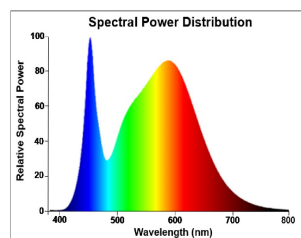

PHOTOMETRY