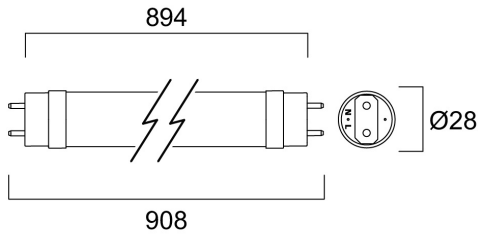

Technical drawings

Data table

GENERAL DATA

Product name	ToLEDo AVANT T8 CCG 908 1700LM 865 50K RL
Technology	LED
Cap/Base	G13
Fixture rating	Open
Operating temperature range (°C)	-20°C...+55°C
Performance ambient temperature Tq (°C)	25
E-number FI	4941364
Warranty	5 years

OPTICAL DATA

Colour temperature (K)	6500
CRI (Ra)	80
Colour Variation Initial (SDCM)	6
Photobiological Risk Group	RG0