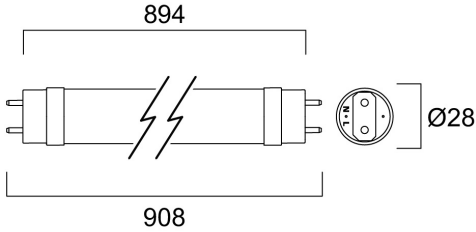

Technical drawings

Data table

GENERAL DATA

Product name	ToLEDo AVANT T8 CCG 908 1700LM 830 50K RL
Technology	LED
Cap/Base	G13
Fixture rating	Open
Operating temperature range (°C)	-20°C...+55°C
Performance ambient temperature Tq (°C)	25
E-number FI	4941362
Warranty	5 years

OPTICAL DATA

Colour temperature (K)	3000
CRI (Ra)	80
Colour Variation Initial (SDCM)	6
Photobiological Risk Group	RG0