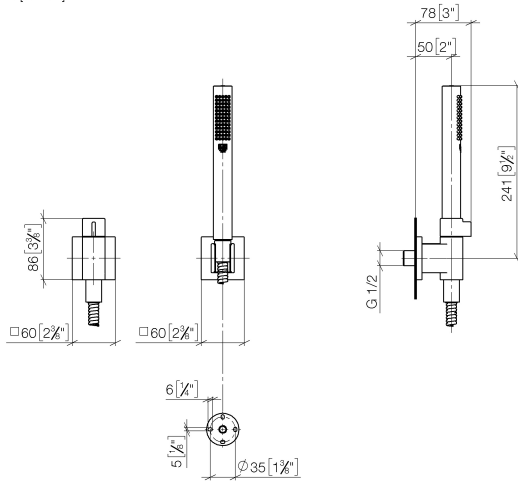

Hand shower set with individual rosettes with volume control - Brushed Dark Platinum

SERIES SPECIFIC

27 809 985 Product version up to 6/3/2020

- with volume control
- COMPACT RAIN, max. flow rate 15 l/min (at 3 bar)
- Function from: 5 l/min
- inherently safe from back flow
- with anti-scale system
- metal shower hose 1250mm with integrated anti-twist protection

Technical data:

- rosette for wall elbow 60 x 60mm
- rosette for shower holder 60 x 60mm
- 1/2" wall elbow
- 3/8" shower outlet

Notes:

	Brushed Dark Platinum	27 809 985-99
	Chrome	27 809 985-00
	Brushed Platinum	27 809 985-06
	Platinum	27 809 985-08
	Dark Chrome	27 809 985-19
	Brushed Light Gold (PVD)	27 809 985-27
	Brushed Durabronze (23kt Gold)	27 809 985-28
	Brushed Gold (PVD)	27 809 985-37
	Brushed Dark Brass (PVD)	27 809 985-39
	Brushed Bronze (PVD)	27 809 985-42
	Brushed Dark Bronze (PVD)	27 809 985-43
	Brushed Champagne (22kt Gold)	27 809 985-46
	Champagne (22kt Gold)	27 809 985-47
	Brushed Chrome	27 809 985-93

Recommended miscellaneous

- Concealed wall elbow -** 35 085 970 90
 - min. recess depth 90 mm
 - max. recess depth 163 mm

27 809 985 Product version up to 6/3/2020
mm [inches]

Flow rate chart

Codes & Standards

27 809 985 Product version up to 6/3/2020

Certificates and sustainability

WRAS_2207

Belgaqua_21-024-2 LGA_29

Belgaqua_25-344-2

27 809 985 Product version up to 6/3/2020

Spare parts list

No.	Item Number	Name	Quantity used	Delivery time
5	28 019 979-99	Hand shower - Brushed Dark Platinum	1.00	-
		Spare part can no longer be ordered, please order the replacement item		
1	28 451 985-99	SYMETRICS Wall elbow with volume control - Brushed Dark Platinum	1.00	-
		Spare part can no longer be ordered, please order the replacement item		
3	28 050 980-99	Wall bracket - Brushed Dark Platinum	1.00	40
4	90 30 02 072 00-99	Metal shower hose 1/2" x 3/8" x 1250 mm - Brushed Dark Platinum	1.00	40
2	90 14 20 026 00 90	Washer 14 x 8 x 2 mm Centellen WS 3820 -	1.00	14