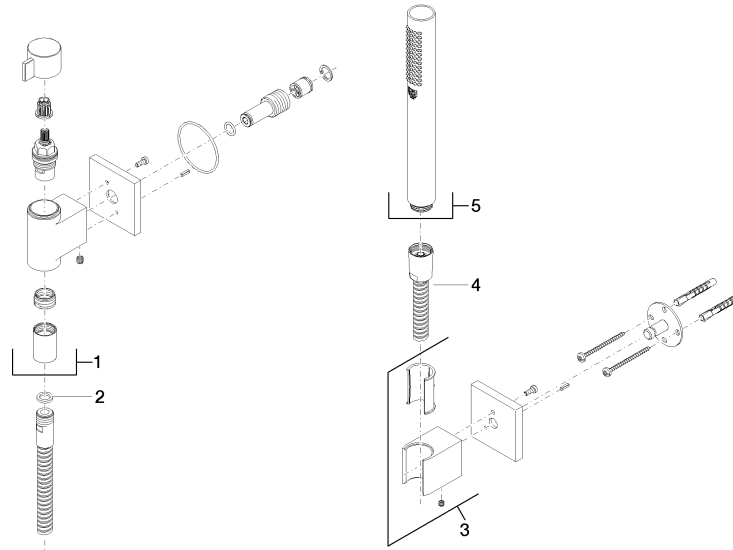

Technical data:

- rosette for wall elbow 60 x 60mm
- rosette for shower holder 60 x 60mm
- 1/2" wall elbow
- 3/8" shower outlet

Notes:

	Brushed Dark Platinum	27 809 985-99
	Chrome	27 809 985-00
	Brushed Platinum	27 809 985-06
	Platinum	27 809 985-08
	Dark Chrome	27 809 985-19
	Brushed Light Gold (PVD)	27 809 985-27
	Brushed Durabronze (23kt Gold)	27 809 985-28
	Brushed Gold (PVD)	27 809 985-37
	Brushed Dark Brass (PVD)	27 809 985-39
	Brushed Bronze (PVD)	27 809 985-42
	Brushed Dark Bronze (PVD)	27 809 985-43
	Brushed Champagne (22kt Gold)	27 809 985-46
	Champagne (22kt Gold)	27 809 985-47
	Brushed Chrome	27 809 985-93

Recommended miscellaneous

- Concealed wall elbow -** 35 085 970 90
 - min. recess depth 90 mm
 - max. recess depth 163 mm

27 809 985 Product version up to 6/3/2020
mm [inches]

Flow rate chart

Codes & Standards

DIN 4109

EN 1717

ISO 3822

Scottish Water
Byelaws

UK Water Supply
Regulations

Ü-Zeichen

Hand shower set with individual rosettes with volume control - Brushed Dark
Platinum

SERIES SPECIFIC

27 809 985 Product version up to 6/3/2020

Certificates and sustainability

WRAS_2207

Belgaqua_21-024-2 LGA_29

Belgaqua_25-344-2

27 809 985 Product version up to 6/3/2020

Spare parts list

No.	Item Number	Name	Quantity used	Delivery time
5	28 019 979-99	Hand shower - Brushed Dark Platinum	1.00	-
		Spare part can no longer be ordered, please order the replacement item		
1	28 451 985-99	SYMETRICS Wall elbow with volume control - Brushed Dark Platinum	1.00	-
		Spare part can no longer be ordered, please order the replacement item		
3	28 050 980-99	Wall bracket - Brushed Dark Platinum	1.00	40
4	90 30 02 072 00-99	Metal shower hose 1/2" x 3/8" x 1250 mm - Brushed Dark Platinum	1.00	40
2	90 14 20 026 00 90	Washer 14 x 8 x 2 mm Centellen WS 3820 -	1.00	14