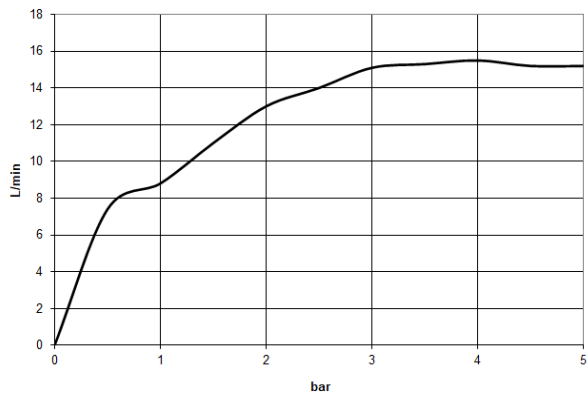

Hand shower set with individual rosettes with volume control - Brushed Dark Platinum

SERIES SPECIFIC

27 809 985 Product version up to 6/3/2020

- with volume control
- COMPACT RAIN, max. flow rate 15 l/min (at 3 bar)
- Function from: 5 l/min
- inherently safe from back flow
- with anti-scale system
- metal shower hose 1250mm with integrated anti-twist protection

Technical data:

- rosette for wall elbow 60 x 60mm
- rosette for shower holder 60 x 60mm
- 1/2" wall elbow
- 3/8" shower outlet

Notes:

	Brushed Dark Platinum	27 809 985-99
	Chrome	27 809 985-00
	Brushed Platinum	27 809 985-06
	Platinum	27 809 985-08
	Dark Chrome	27 809 985-19
	Brushed Light Gold (PVD)	27 809 985-27
	Brushed Durabronze (23kt Gold)	27 809 985-28
	Brushed Gold (PVD)	27 809 985-37
	Brushed Dark Brass (PVD)	27 809 985-39
	Brushed Bronze (PVD)	27 809 985-42
	Brushed Dark Bronze (PVD)	27 809 985-43
	Brushed Champagne (22kt Gold)	27 809 985-46
	Champagne (22kt Gold)	27 809 985-47
	Brushed Chrome	27 809 985-93

Recommended miscellaneous

- Concealed wall elbow -** 35 085 970 90
 - min. recess depth 90 mm
 - max. recess depth 163 mm

27 809 985 Product version up to 6/3/2020
mm [inches]

Flow rate chart

Codes & Standards