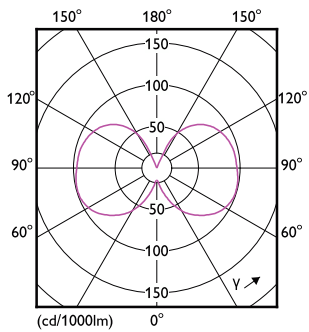

Maatschets

Product	D	C
CorePro LEDcapsuleLV 2.4-28W G4micro 827	12 mm	38 mm

CorePro LED capsule LV

Fotometrische gegevens

General uniform lighting - CorePro LEDcapsuleLV 2.4-28W G4micro 827

Spectral Power Distribution Colour - CorePro LEDcapsuleLV 2.4-28W G4micro 827

Light Distribution Diagram - CorePro LEDcapsuleLV 2.4-28W G4micro 827

Levensduur

Life Expectancy Diagram

Lumen Maintenance Diagram - CorePro LEDcapsuleLV 2.4-28W G4micro 827

CorePro LED capsule LV