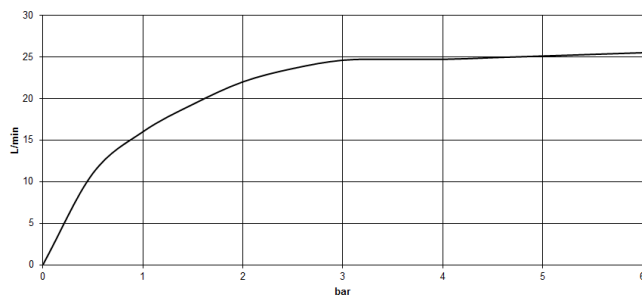

VAIA

25 863 809 Product version from 4/1/2024

Flow rate chart

Codes & Standards

ASME A112.18.1	cUPC	DIN 4109	EN 1717
ISO 3822	Scottish Water Byelaws	UK Water Supply Regulations	Ü-Zeichen

VAIA Single-lever bath mixer with stand pipe for free-standing assembly with hand shower set - Platinum