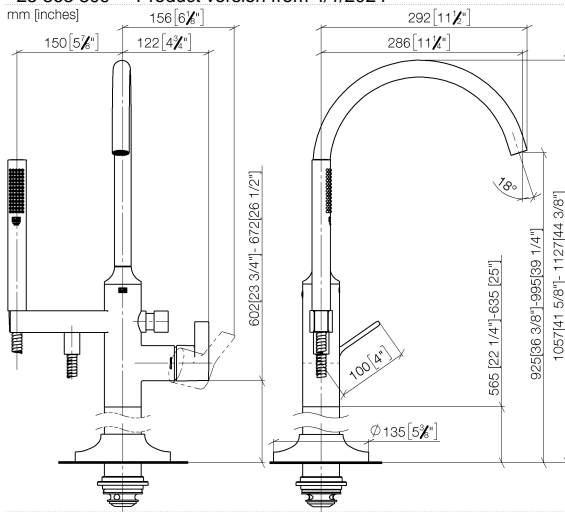

VAIA Single-lever bath mixer with stand pipe for free-standing assembly with hand shower set - Platinum

VAIA

25 863 809 Product version from 4/1/2024