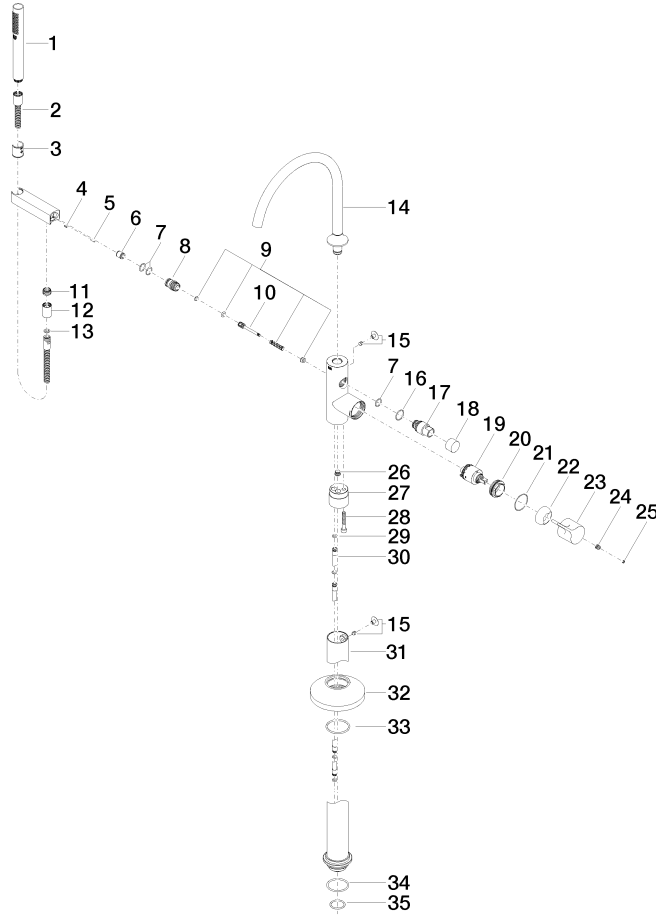

VAIA Single-lever bath mixer with stand pipe for free-standing assembly with hand shower set - Platinum

VAIA

25 863 809 Product version from 4/1/2024

VAIA Single-lever bath mixer with stand pipe for free-standing assembly with hand shower set - Platinum

VAIA

25 863 809 Product version from 4/1/2024

Spare parts list

No.	Item Number	Name	Quantity used	Delivery time
35	09 14 10 018 90	O-Ring EPDM 70 32,0 x 3,0 mm -	1.00	14
5	09 31 11 040 90	Straight pin Ø 6 x12 mm -	1.00	14
27	09 24 03 152 20-08	Connection - Platinum	1.00	-
Spare part can no longer be ordered, please order the replacement item				
22	09 28 30 036-08	Cover Ø 46 x 18 mm - Platinum	1.00	54
4	09 31 11 058 90	Mounting Threaded pin with hexagon socket with cup point M5 x 8 mm -	1.00	14
14	90 28 22 327 00-08	Spout for bath deck mounting free-standing 304 mm, 25,2 l/min. - Platinum	1.00	54
11	09 24 03 069 90	Nipple Ø 20 x11,5 mm -	1.00	14
30	04 28 22 025 00 90	Supply pipe Ø 12 x 70 mm -	2.00	14
7	90 14 10 010 00 90	O-Ring EPDM 70 17,0 x 2,0 mm -	3.00	14
2	90 30 02 072 00-08	Metal shower hose 1/2" x 3/8" x 1250 mm - Platinum	1.00	54
26	04 31 20 039 11 90	Plug with O-ring M12 x 1 -	1.00	14
13	90 14 20 026 00 90	Washer 14 x 8 x 2 mm Centellen WS 3820 -	1.00	14
19	90 15 05 039 00 90	Cartridge blue Ø 40 x 75 mm -	1.00	14
31	04 28 22 030 00-08	Pipe Ø 71,5 x 697,5 mm - Platinum	1.00	54
3	09 18 40 118 90	Sleeve Ø 27,5 x 30 mm -	1.00	14
6	90 23 01 141 00 90	Back-flow preventer -	1.00	14
9	90 16 02 023 00 90	Diverter Repair kit, bath deck mounting 15 x 50 x 15 mm -	1.00	14
20	09 24 04 298 90	Mounting Ø 42 x 17 mm -	1.00	14
21	09 14 10 037 90	O-Ring 42,0 x 1,5 . mm -	1.00	14
8	09 24 03 153 20-08	Nipple Ø 24 x 34,5 mm - Platinum	1.00	-
Spare part can no longer be ordered, please order the replacement item				
25	90 31 20 087 00-08	Plug with O-ring Ø 7 x 2,1 mm - Platinum	1.00	54
16	09 14 10 112 90	O-Ring 24,0 x 2,0 mm -	1.00	14
12	90 21 02 069 00-08	Cover/sleeve M20 x 1 - Platinum	1.00	54
29	09 14 10 139 90	O-Ring EPDM 70 9,0 x 2,0 mm -	2.00	14
33	90 14 10 129 00 90	O-Ring 52 x 3,5 mm -	1.00	14
17	09 21 34 081 20-08	Diverter Ø 30 x 56 mm - Platinum	1.00	54
15	04 31 20 036 00 90	Plug for bath deck mounting Cover with threaded pin -	2.00	14
24	90 31 11 030 00 90	Mounting Threaded pin with hexagon socket with cup point M5 x 5 mm -	1.00	14
34	09 14 10 084 90	O-Ring EPDM 70 48 x 3,5 mm -	1.00	14
18	09 20 88 002-08	Pull button Ø 30 x 20 mm - Platinum	1.00	54
10	09 31 09 102 20-08	Pull rod for diverter Ø 12 x 70 mm - Platinum	1.00	-
Spare part can no longer be ordered, please order the replacement item				
32	09 27 80 022-08	Rosette Ø 135 x 40 mm - Platinum	1.00	54
28	09 30 30 111 90	Mounting Cylinder head screw with hexagon socket M8 x 50 mm -	1.00	14
1	90 12 11 140 41-08	Bar-type hand shower 6,8 l/min - Platinum	1.00	-
Spare part can no longer be ordered, please order the replacement item				
23	90 20 80 073 00-08	handle	1.00	-
Spare part can no longer be ordered, please order the replacement item