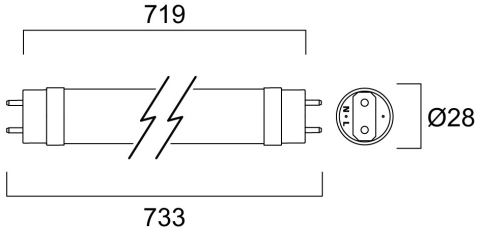

Features

- Energy efficient and affordable LED T8 solution to replace conventional fluorescent T8 lamps
- Omni-directional uniform light distribution thanks to glass tube construction design, same as traditional fluorescent T8 tubes
- High lumen package - 1350lm
- High lumen efficacy - 150 lm/W
- Switching cycles - 200,000X
- Average life 50,000 hours lifespan
- Lamp length - 734mm
- Wide beam angle
- High power factor
- Suitable for general illumination in offices, supermarkets, department stores, train stations, petrol stations, parking lots and maintenance free applications
- Suitable for operation with electromagnetic gears / CCG and direct mains operation (220-240V)
- 5-Year warranty

Product Overview

Product name	ToLEDo AVANT T8 CCG 734 1350LM 865 50K RL
Technology	LED
Cap/Base	G13
Fixture rating	Open
E-number FI	4941361
Colour temperature (K)	6500
CRI (Ra)	80
Colour Variation Initial (SDCM)	6
Photobiological Risk Group	RG0
Wattage (W)	9
IP rating	IP20
Product EAN number	5410288302881
Warranty	5 years

Technical drawings

Data table

GENERAL DATA

Product name	ToLEDo AVANT T8 CCG 734 1350LM 865 50K RL
Technology	LED
Cap/Base	G13
Fixture rating	Open
Operating temperature range (°C)	-20°C...+45°C
Performance ambient temperature Tq (°C)	25
E-number FI	4941361
Warranty	5 years

LIFETIME DATA

Lifespan L70 B50	50000
------------------	-------

PHYSICAL DATA

IP rating	IP20
Nominal Product Length (mm)	733
Nominal Product Diameter (mm)	28
Weight (kg)	0.116

PACKAGING

Single packaging type	Carton
Product EAN number	5410288302881
Packaging single width (cm)	2.9
Packaging single depth (cm)	2.9
DUN14 (outer)	15410288302888
Packaging outer length / height (cm)	82.9