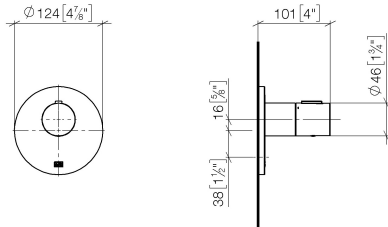

**Required miscellaneous**

**xTOOL Concealed thermostat module without volume control -** 35 503 970 90  
 •min. recess depth 85 mm  
 •max. recess depth 110 mm

**Recommended miscellaneous**

**xGRID Attachment set for integrating in the dry wall construction -** 12 340 970 90

**Required miscellaneous**

**xGRID Installation track 555 mm -** 12 360 970 90

36 503 979 Product version up to 12/31/2021  
mm [inches]

**Flow rate chart**

**Codes & Standards**

DIN 4109

EN 1111

ISO 3822

Scottish Water  
Byelaws

UK Water Supply  
Regulations

Ü-Zeichen

xTOOL Concealed thermostat without volume control 3/4" - Brushed Dark  
Platinum

SERIES SPECIFIC

---

36 503 979 Product version up to 12/31/2021