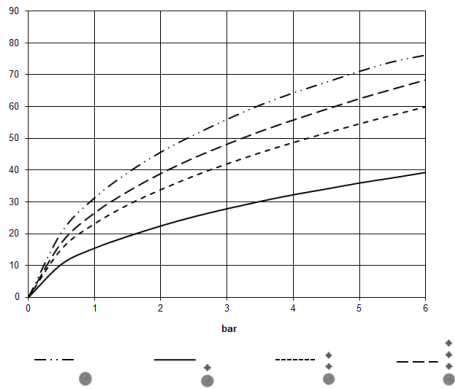

**Required miscellaneous**

**xGRID Installation track 555 mm -** 12 360 970 90

36 503 979 Product version up to 12/31/2021  
mm [inches]

**Flow rate chart**

**Codes & Standards**

DIN 4109

EN 1111

ISO 3822