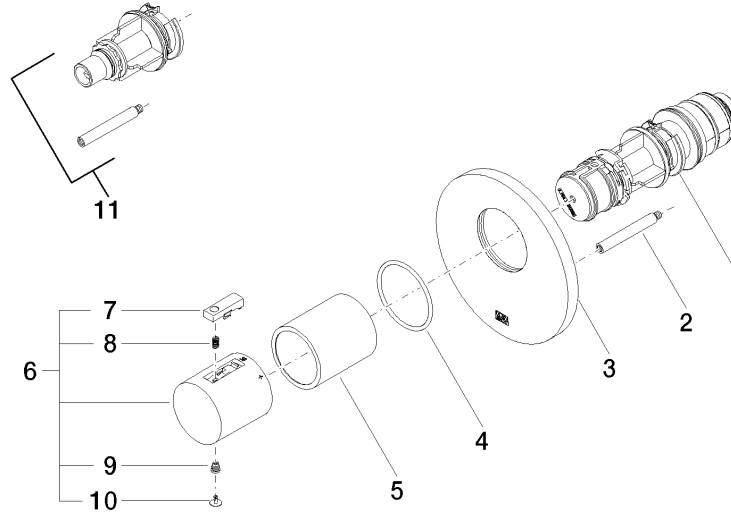

**Required miscellaneous**

**xGRID Installation track 555 mm -** 12 360 970 90

36 503 979 Product version up to 12/31/2021  
mm [inches]

**Flow rate chart**

**Codes & Standards**

DIN 4109

EN 1111

ISO 3822

Scottish Water  
Byelaws

UK Water Supply  
Regulations

Ü-Zeichen

xTOOL Concealed thermostat without volume control 3/4" - Brushed Dark  
Platinum

SERIES SPECIFIC

---

36 503 979 Product version up to 12/31/2021

-IBA1-EN

Environmental.prod

uct-declarat

36 503 979 Product version up to 12/31/2021

**Spare parts list**

No.	Item Number	Name	Quantity used	Delivery time
8	90 16 02 027 00 90	Spring Ø 4,5 x 7,5 mm -	1.00	14
4	90 14 10 049 00 90	O-Ring 45,69 x 2,62 mm -	1.00	14
11	12 178 970 90	Extension 46 mm -	1.00	14
1	90 15 02 063 00 90	Thermostat cartridge with control unit Ø 44 x 147 mm -	1.00	14
9	90 30 30 136 00 90	Bolt -	1.00	14
10	90 31 20 049 00-13	Plug - black	1.00	40
3	09 11 02 162-99	xTOOL Rosette Modern Ø 124 x 10 mm - Brushed Dark Platinum	1.00	-
Spare part can no longer be ordered, please order the replacement item				
	091102537-99	xTOOL Rosette Ø 124 x 10 mm - Brushed Dark Platinum		
2	90 31 09 095 00 90	Rod -	1.00	14
7	90 21 33 011 00-13	Repair kit for thermostat handle - black	1.00	14
5	90 21 02 112 00-99	Sleeve - Brushed Dark Platinum	1.00	40
6	90 17 33 004 00-99	Handle for thermostat Ø 46 x 48 mm - Brushed Dark Platinum	1.00	-
Spare part can no longer be ordered, please order the replacement item				
	90173302000-99	Handle for thermostat Ø 46 x 48 mm - Brushed Dark Platinum		