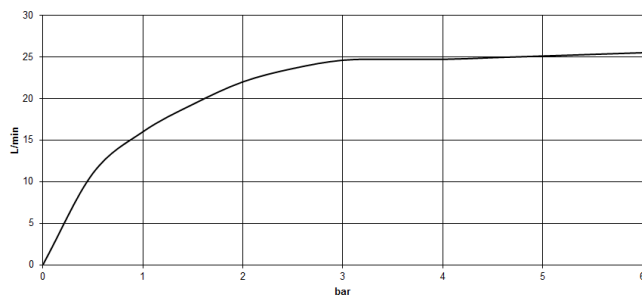

VAIA

25 863 809 Product version from 4/1/2024

Flow rate chart

Codes & Standards

ASME A112.18.1	cUPC	DIN 4109	EN 1717
ISO 3822	Scottish Water Byelaws	UK Water Supply Regulations	Ü-Zeichen

VAIA Single-lever bath mixer with stand pipe for free-standing assembly with hand shower set - Brushed Dark Platinum