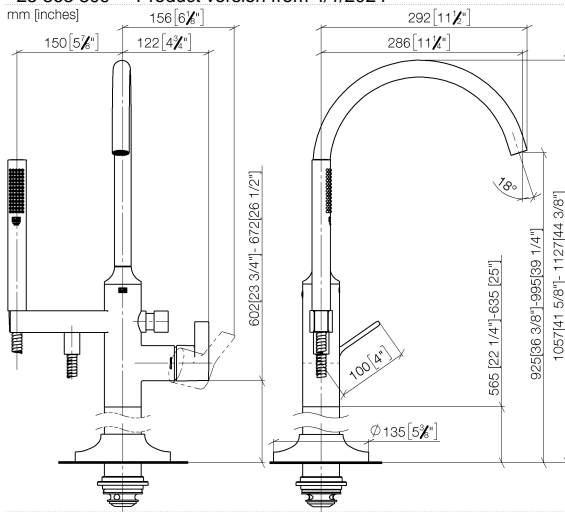

VAIA Single-lever bath mixer with stand pipe for free-standing assembly with hand shower set - Brushed Dark Platinum

VAIA

25 863 809 Product version from 4/1/2024