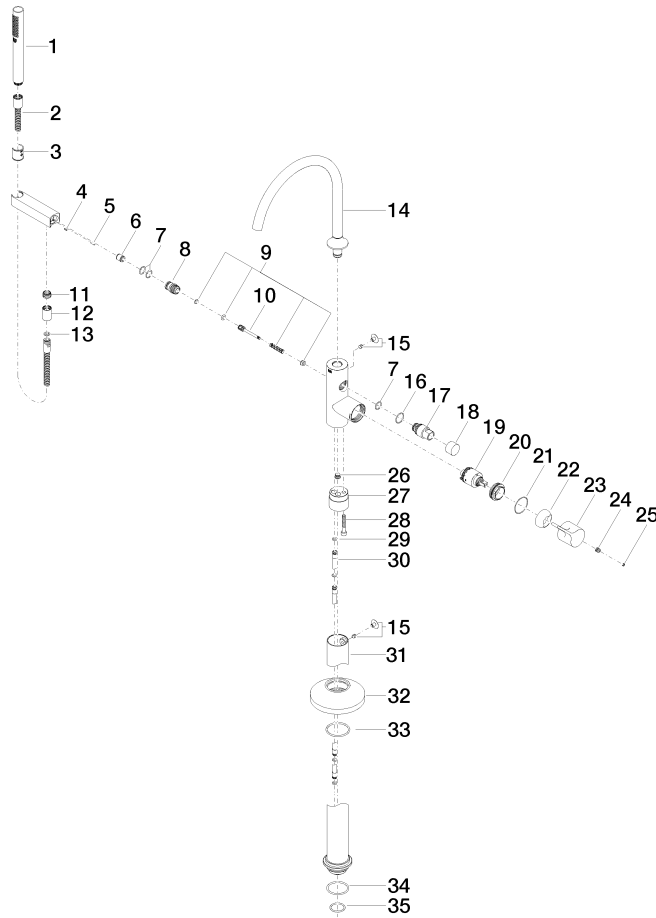

VAIA Single-lever bath mixer with stand pipe for free-standing assembly with hand shower set - Brushed Dark Platinum

VAIA

25 863 809 Product version from 4/1/2024

VAIA Single-lever bath mixer with stand pipe for free-standing assembly with hand shower set - Brushed Dark Platinum

VAIA

25 863 809 Product version from 4/1/2024

Spare parts list

No.	Item Number	Name	Quantity used	Delivery time
17	09 21 34 081 20-99	Diverter Ø 30 x 56 mm - Brushed Dark Platinum	1.00	54
21	09 14 10 037 90	O-Ring 42,0 x 1,5 . mm -	1.00	14
9	90 16 02 023 00 90	Diverter Repair kit, bath deck mounting 15 x 50 x 15 mm	1.00	14
15	04 31 20 036 00 90	Plug for bath deck mounting Cover with threaded pin -	2.00	14
35	09 14 10 018 90	O-Ring EPDM 70 32,0 x 3,0 mm -	1.00	14
7	90 14 10 010 00 90	O-Ring EPDM 70 17,0 x 2,0 mm -	3.00	14
24	90 31 11 030 00 90	Mounting Threaded pin with hexagon socket with cup point M5 x 5 mm -	1.00	14
10	09 31 09 102 20-99	Pull rod for diverter Ø 12 x 70 mm - Brushed Dark Platinum	1.00	-
Spare part can no longer be ordered, please order the replacement item				
13	90 14 20 026 00 90	Washer 14 x 8 x 2 mm Centellen WS 3820 -	1.00	14
31	04 28 22 030 00-99	Pipe Ø 71,5 x 697,5 mm - Brushed Dark Platinum	1.00	54
22	09 28 30 036-99	Cover Ø 46 x 18 mm - Brushed Dark Platinum	1.00	54
30	04 28 22 025 00 90	Supply pipe Ø 12 x 70 mm -	2.00	14
18	09 20 88 002-99	Pull button Ø 30 x 20 mm - Brushed Dark Platinum	1.00	54
12	90 21 02 069 00-99	Cover/sleeve M20 x 1 - Brushed Dark Platinum	1.00	54
25	90 31 20 087 00-99	Plug with O-ring Ø 7 x 2,1 mm - Brushed Dark Platinum	1.00	54
4	09 31 11 058 90	Mounting Threaded pin with hexagon socket with cup point M5 x 8 mm -	1.00	14
16	09 14 10 112 90	O-Ring 24,0 x 2,0 mm -	1.00	14
19	90 15 05 039 00 90	Cartridge blue incl. installation spanner Ø 40 x 75 mm -	1.00	14
33	90 14 10 129 00 90	O-Ring 52 x 3,5 mm -	1.00	14
3	09 18 40 118 90	Sleeve Ø 27,5 x 30 mm -	1.00	14
32	09 27 80 022-99	Rosette Ø 135 x 40 mm - Brushed Dark Platinum	1.00	54
14	90 28 22 327 00-99	Spout for bath deck mounting free-standing 304 mm, 25,2 l/min. - Brushed Dark Platinum	1.00	54
28	09 30 30 111 90	Mounting Cylinder head screw with hexagon socket M8 x 50 mm -	1.00	14
8	09 24 03 153 20-99	Nipple Ø 24 x 34,5 mm - Brushed Dark Platinum	1.00	-
Spare part can no longer be ordered, please order the replacement item				
2	90 30 02 072 00-99	Metal shower hose 1/2" x 3/8" x 1250 mm - Brushed Dark Platinum	1.00	54
20	09 24 04 298 90	Mounting Ø 42 x 17 mm -	1.00	14
26	04 31 20 039 11 90	Plug with O-ring M12 x 1 -	1.00	14
34	09 14 10 084 90	O-Ring EPDM 70 48 x 3,5 mm -	1.00	14
6	90 23 01 141 00 90	Back-flow preventer -	1.00	14
29	09 14 10 139 90	O-Ring EPDM 70 9,0 x 2,0 mm -	2.00	14
5	09 31 11 040 90	Straight pin Ø 6 x12 mm -	1.00	14
11	09 24 03 069 90	Nipple Ø 20 x11,5 mm -	1.00	14
27	09 24 03 152 20-99	Connection - Brushed Dark Platinum	1.00	-
Spare part can no longer be ordered, please order the replacement item				
1	90 12 11 140 41-99	Bar-type hand shower 6,8 l/min - Brushed Dark Platinum	1.00	-
Spare part can no longer be ordered, please order the replacement item				
23	90 20 80 073 00-99	handle	1.00	-
Spare part can no longer be ordered, please order the replacement item