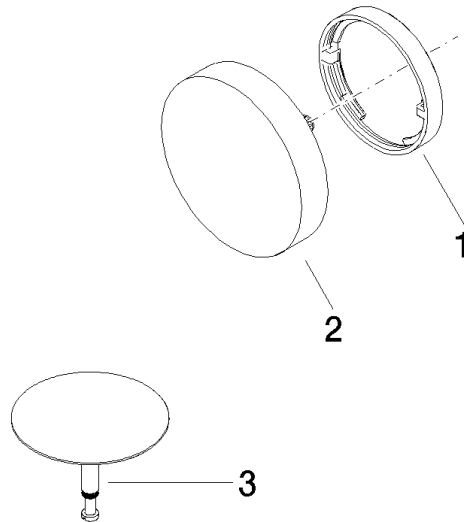

36 247 970 Product version from 3/13/2017

- drain Ø 52mm
- max. flow 27.8 l/min at 3 bar flow pressure

Also suitable for king-size baths.

In combination with 35 021 970 90 concealed single-lever mixer, is intrinsically safe under DIN EN 1717. Alternatively, ensure protection with vacuum breaker 35 150 970 90.

Required miscellaneous

Bath spout with pop-up waste and overflow - 35 248 970 90
 •bowden cable length 725 mm

Required miscellaneous

Vacuum breaker - 35 150 970 90
 •3/4" connection

Required miscellaneous

Vacuum breaker - Brushed Durabronz (23kt Gold) 36 150 970-28

Spare parts list

No.	Item Number	Name	Quantity used	Delivery time
2	90 20 97 061 00-28	rotary handle Ø 93 x 52 mm - Brushed Durabron (23kt Gold)	1.00	40
3	04 31 20 031 48-28	Plug for pop-up waste and overflow set 100 x 70 x 68 mm - Brushed Durabron (23kt Gold)	1.00	-
Spare part can no longer be ordered, please order the replacement item				
1	09 11 01 124-28	Cover Ø 72 x 11 mm - Brushed Durabron (23kt Gold)	1.00	40