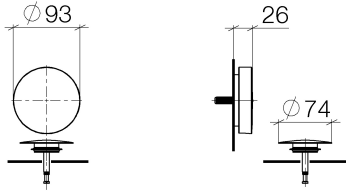

36 247 970 Product version from 3/13/2017

- drain Ø 52mm
- max. flow 27.8 l/min at 3 bar flow pressure

Also suitable for king-size baths.

In combination with 35 021 970 90 concealed single-lever mixer, is intrinsically safe under DIN EN 1717. Alternatively, ensure protection with vacuum breaker 35 150 970 90.

Required miscellaneous

Bath spout with pop-up waste and overflow - 35 248 970 90
 •bowden cable length 725 mm

Required miscellaneous

Vacuum breaker - 35 150 970 90
 •3/4" connection

Required miscellaneous

Vacuum breaker - Brushed Durabronz (23kt Gold) 36 150 970-28

Spare parts list

No.	Item Number	Name	Quantity used	Delivery time
2	90 20 97 061 00-28	rotary handle Ø 93 x 52 mm - Brushed Durabron (23kt Gold)	1.00	40
3	04 31 20 031 48-28	Plug for pop-up waste and overflow set 100 x 70 x 68 mm - Brushed Durabron (23kt Gold)	1.00	-
Spare part can no longer be ordered, please order the replacement item				
1	09 11 01 124-28	Cover Ø 72 x 11 mm - Brushed Durabron (23kt Gold)	1.00	40