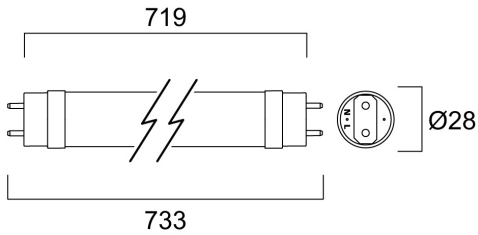

Features

- Energy efficient and affordable LED T8 solution to replace conventional fluorescent T8 lamps
- Omni-directional uniform light distribution thanks to glass tube construction design, same as traditional fluorescent T8 tubes
- High lumen package - 1350lm
- High lumen efficacy - 150 lm/W
- Switching cycles - 200,000X
- Average life 50,000 hours lifespan
- Lamp length - 734mm
- Wide beam angle
- High power factor
- Suitable for general illumination in offices, supermarkets, department stores, train stations, petrol stations, parking lots and maintenance free applications
- Suitable for operation with electromagnetic gears / CCG and direct mains operation (220-240V)
- 5-Year warranty

Product Overview

Product name	ToLEDo AVANT T8 CCG 734 1350LM 830 50K RL
Technology	LED
Cap/Base	G13
Fixture rating	Open
E-number FI	4941359
Colour temperature (K)	3000
CRI (Ra)	80
Colour Variation Initial (SDCM)	6
Photobiological Risk Group	RG0
Wattage (W)	9
IP rating	IP20
Product EAN number	5410288302874
Warranty	5 years

Technical drawings

Data table

GENERAL DATA

Product name	ToLEDo AVANT T8 CCG 734 1350LM 830 50K RL
Technology	LED
Cap/Base	G13
Fixture rating	Open
Operating temperature range (°C)	-20°C...+45°C
Performance ambient temperature Tq (°C)	25
E-number FI	4941359
Warranty	5 years

LIFETIME DATA

Lifespan L70 B50	50000
------------------	-------

PHYSICAL DATA

IP rating	IP20
Nominal Product Length (mm)	733
Nominal Product Diameter (mm)	28
Weight (kg)	0.116

PACKAGING

Single packaging type	Carton
Product EAN number	5410288302874
Packaging single width (cm)	2.9
Packaging single depth (cm)	2.9
DUN14 (outer)	15410288302871
Packaging outer length / height (cm)	82.9