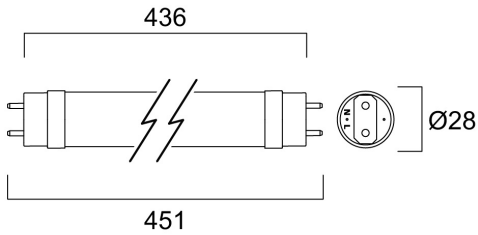

Features

- Energy efficient and affordable LED T8 solution to replace conventional fluorescent T8 lamps
- Omni-directional uniform light distribution thanks to glass tube construction design, same as traditional fluorescent T8 tubes
- High lumen package - 950lm
- High lumen efficacy - 150 lm/W
- Switching cycles - 200,000X
- Average life 50,000 hours lifespan
- Lamp length - 451mm
- Wide beam angle
- High power factor
- Suitable for general illumination in offices, supermarkets, department stores, train stations, petrol stations, parking lots and maintenance free applications
- Suitable for operation with electromagnetic gears / CCG and direct mains operation (220-240V)
- 5-Year warranty

Product Overview

Product name	ToLEDo AVANT T8 CCG 451 950LM 865 50K RL
Technology	LED
Cap/Base	G13
Fixture rating	Open
E-number FI	4941358
Colour temperature (K)	6500
CRI (Ra)	80
Colour Variation Initial (SDCM)	6
Photobiological Risk Group	RG0
Wattage (W)	6.3
IP rating	IP20
Product EAN number	5410288302867
Warranty	5 years

Technical drawings

Data table

GENERAL DATA

Product name	ToLEDo AVANT T8 CCG 451 950LM 865 50K RL
Technology	LED
Cap/Base	G13
Fixture rating	Open
Operating temperature range (°C)	-20°C...+45°C
Performance ambient temperature Tq (°C)	25
E-number FI	4941358
Warranty	5 years

LIFETIME DATA

Lifespan L70 B50	50000
------------------	-------

PHYSICAL DATA

IP rating	IP20
Nominal Product Length (mm)	450
Nominal Product Diameter (mm)	28
Weight (kg)	0.079

PACKAGING

Single packaging type	Carton
Product EAN number	5410288302867
Packaging single width (cm)	2.9
Packaging single depth (cm)	2.9
DUN14 (outer)	15410288302864
Packaging outer length / height (cm)	54.7