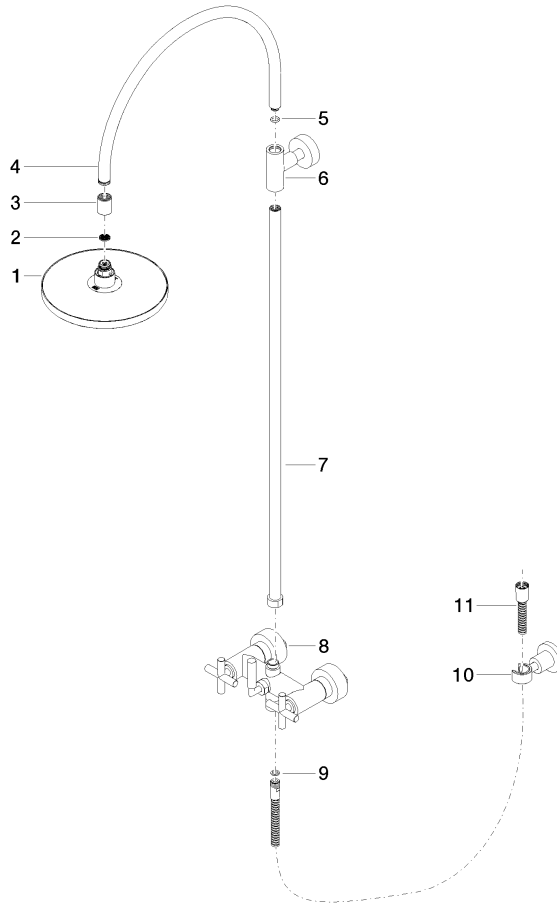

**Control element:**

- rotary diverter for fixed-riser shower/hand shower
- slide-on rosettes Ø 57 mm
- 1500 mm metal shower hose

**Technical data:**

- shower with fixed riser projection 420mm
- height of fittings up to rain shower (bottom edge) 1007mm
- height of fittings up to top edge of elbow 1167mm
- rosette for wall mounting Ø 57mm
- rosette for shower mixer Ø 65mm
- rosette for shower holder Ø 55mm
- Pipe diameter 20 mm
- gauge 150 mm - 13 mm
- 1/2" connection

ISO 3822

Scottish Water  
Byelaws

UK Water Supply  
Regulations

Ü-Zeichen

TARA Showerpipe with shower mixer without hand shower FlowReduce 220  
mm - Brushed Platinum

---

TARA

26 632 892 Product version from 4/1/2024

# TARA Showerpipe with shower mixer without hand shower FlowReduce 220 mm - Brushed Platinum

TARA

26 632 892 Product version from 4/1/2024

Parts for other finishes can be found here: [Chrome](#)

## Spare parts list

No.	Item Number	Name	Quantity used	Delivery time
10	28 050 892-06	TARA Wall bracket - Brushed Platinum	1.00	20
11	28 304 970-06	Metal shower hose 1/2" x 3/8" x 1500 mm - Brushed Platinum	1.00	14
1	90 12 05 092 20-06	Rainshower round Ø 220 mm - Brushed Platinum	1.00	20
8	04 17 10 020 01-06	Connection for bath wall-mounting 200 x 215 x 140 mm - Brushed Platinum	1.00	20
2	09 23 01 039 90	Sieve seal Ø 19 x 5,5 mm -	1.00	14
6	90 17 11 037 00-06	Mounting for spray deck mounting T-piece - Brushed Platinum	1.00	20
9	90 14 20 026 00 90	Washer 14 x 8 x 2 mm Centellen WS 3820 -	1.00	14
5	90 14 10 011 00 90	O-Ring EPDM 70 11,0 x 2,5 mm -	1.00	14
7	90 28 22 096 00-06	Pipe 830 mm - Brushed Platinum	1.00	20
3	09 24 03 177 20-06	Connection Adapter for rain shower Ø 25 x 30 mm - Brushed Platinum	1.00	20
4	04 28 22 097 20-06	Spout 297 x 447 x 29 mm - Brushed Platinum	1.00	20