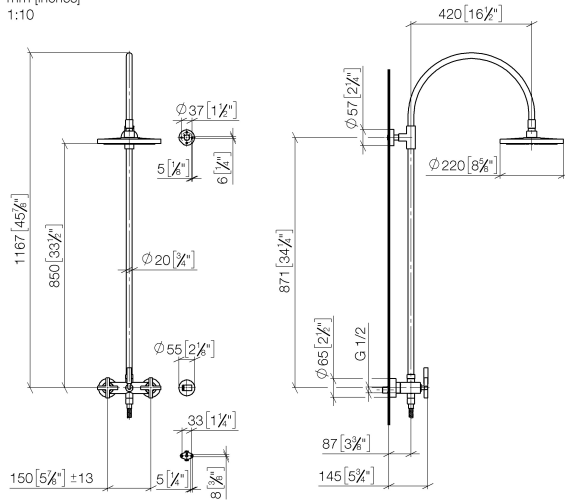

**Control element:**

- rotary diverter for fixed-riser shower/hand shower
- slide-on rosettes Ø 57 mm
- 1500 mm metal shower hose

**Technical data:**

- shower with fixed riser projection 420mm
- height of fittings up to rain shower (bottom edge) 1007mm
- height of fittings up to top edge of elbow 1167mm
- rosette for wall mounting Ø 57mm
- rosette for shower mixer Ø 65mm
- rosette for shower holder Ø 55mm
- Pipe diameter 20 mm
- gauge 150 mm - 13 mm
- 1/2" connection

Required miscellaneous

	<b>Hand shower 120 mm - Brushed Platinum</b>	28 012 979-06
-------------------------------------------------------------------------------------	----------------------------------------------	---------------

**TARA Showerpipe with shower mixer without hand shower FlowReduce 220 mm - Brushed Platinum**

TARA

26 632 892 Product version from 4/1/2024  
mm [inches]  
1:10

Flow rate chart

Codes & Standards

DIN 4109

EN 1717