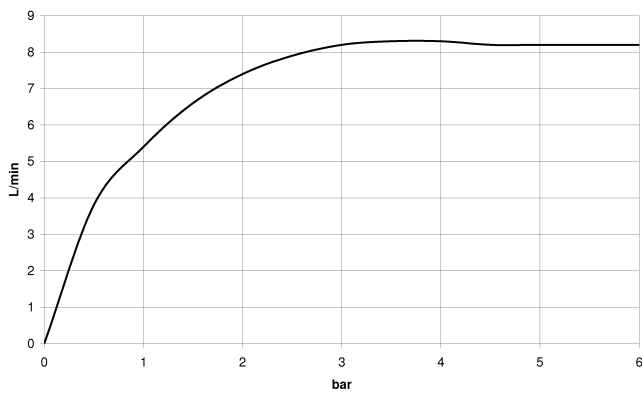

**TARA Showerpipe with shower mixer without hand shower FlowReduce 220 mm - Brushed Platinum**

TARA

26 632 892 Product version from 4/1/2024  
mm [inches]  
1:10

Flow rate chart

Codes & Standards

DIN 4109

EN 1717