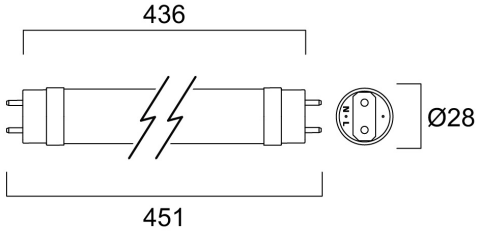

Technical drawings

Data table

GENERAL DATA

Product name	ToLEDo AVANT T8 CCG 451 950LM 830 50K RL
Technology	LED
Cap/Base	G13
Fixture rating	Open
Operating temperature range (°C)	-20°C...+45°C
Performance ambient temperature Tq (°C)	25
E-number FI	4941356
Warranty	5 years

OPTICAL DATA

Colour temperature (K)	3000
CRI (Ra)	80
Colour Variation Initial (SDCM)	6
Photobiological Risk Group	RG0