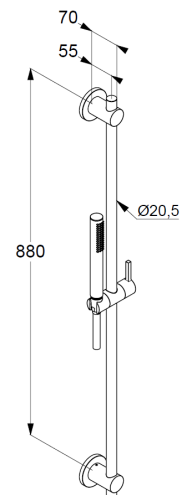

Technische Daten/ Technical Data

KLUDI NOVA FONTE

shower set 1 S

DN 15

Style: Puristic

Ref.: 20840NO-15

Finishes:

NO Brushes Gold (18) PVD

connection G1/2

sieve seal

shower hose

plastic coated

with metal-effect

with conical nuts

anti twist

G1/2 x G1/2 x 1600mm

wall rail 900mm

height-adjustable hand shower hook

with fixing material

for rigid wall mounted

Produktabbildung/ Product picture

Maßzeichnung/ Dimensional drawing

Durchfluss/ Flow rate