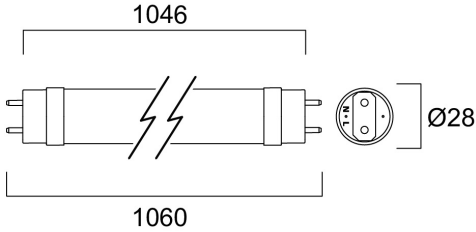

Technical drawings

Data table

GENERAL DATA

Product name	ToLEDo AVANT T8 CCG L1061 2000LM 840 50K RL
Technology	LED
Cap/Base	G13
Fixture rating	Open
Operating temperature range (°C)	-20°C...+45°C
Performance ambient temperature Tq (°C)	25
Warranty	5 years

OPTICAL DATA

Colour temperature (K)	4000
CRI (Ra)	80
Colour Variation Initial (SDCM)	6
Photobiological Risk Group	RG0